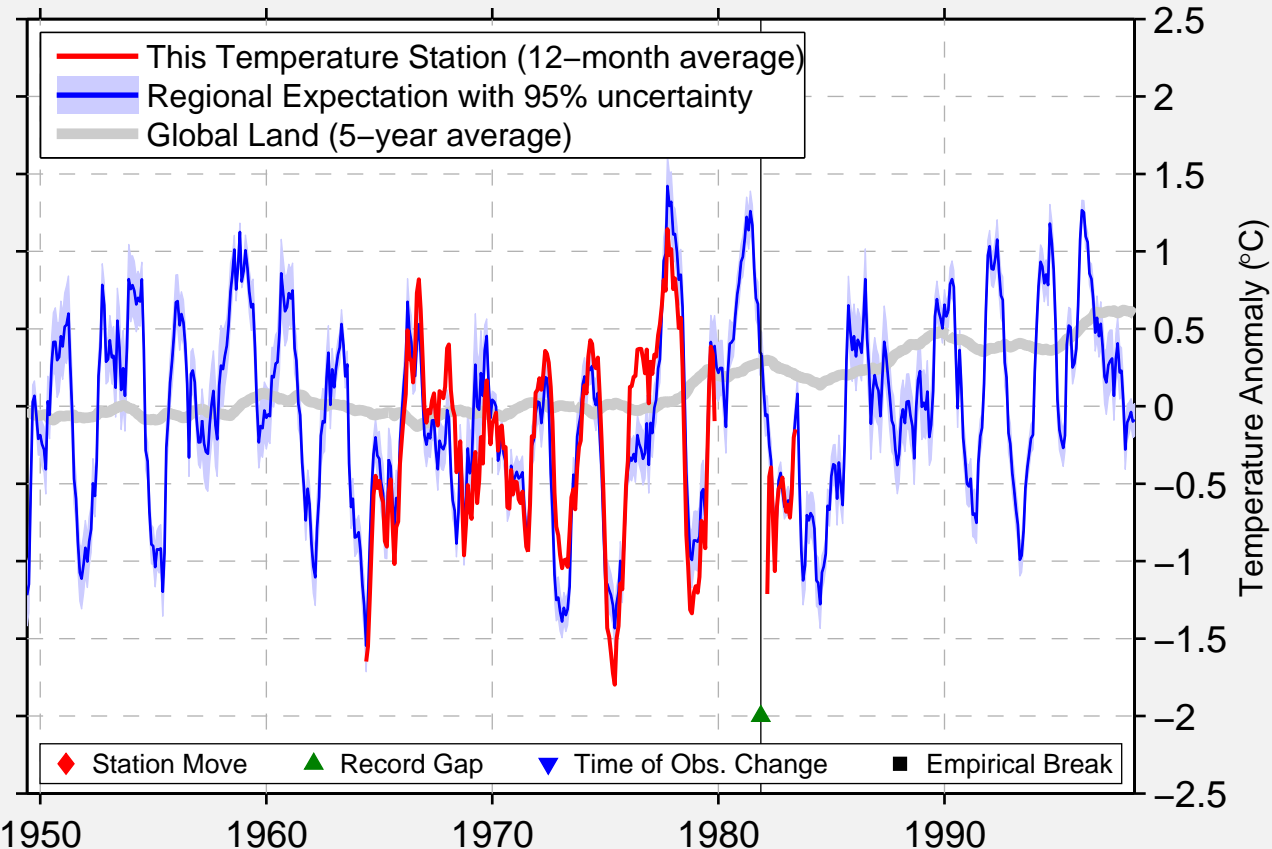

EUREKA

39.950 N, 112.117 W (United States)

Data Quality Controlled and Aligned at Breakpoints

Berkeley Earth