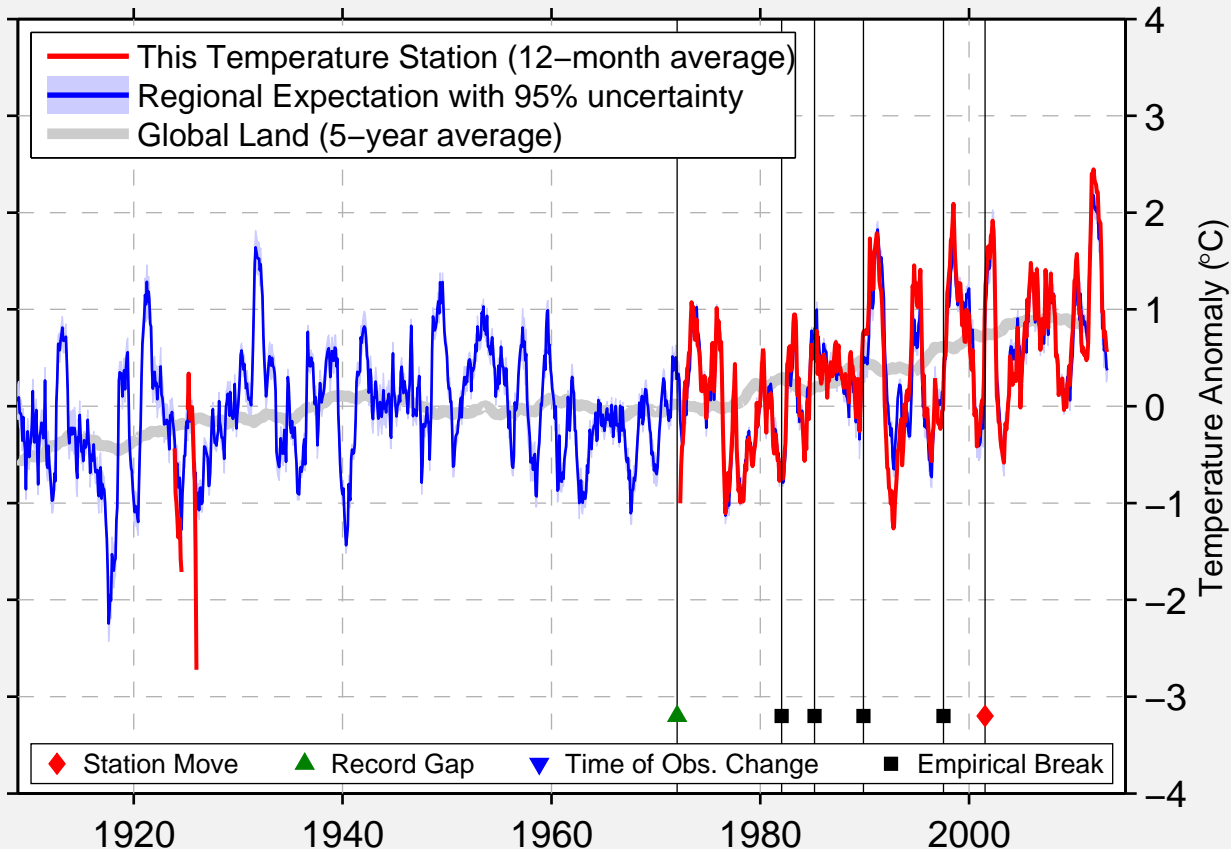

BIGLERVILLE

39.934 N, 77.254 W (United States)

Data Quality Controlled and Aligned at Breakpoints

Berkeley Earth