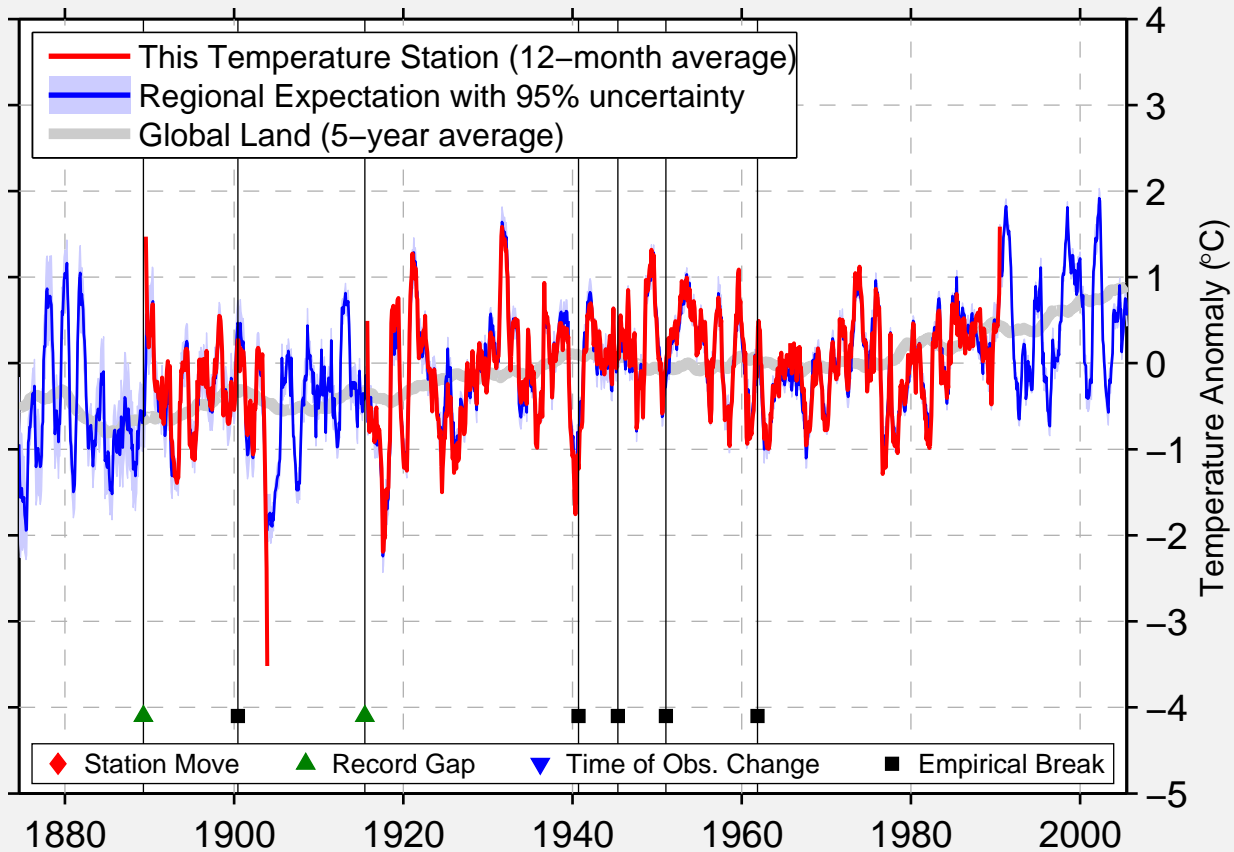

YORK-PUMP-STATION-3S

39.900 N, 76.800 W (United States)

Data Quality Controlled and Aligned at Breakpoints

Berkeley Earth