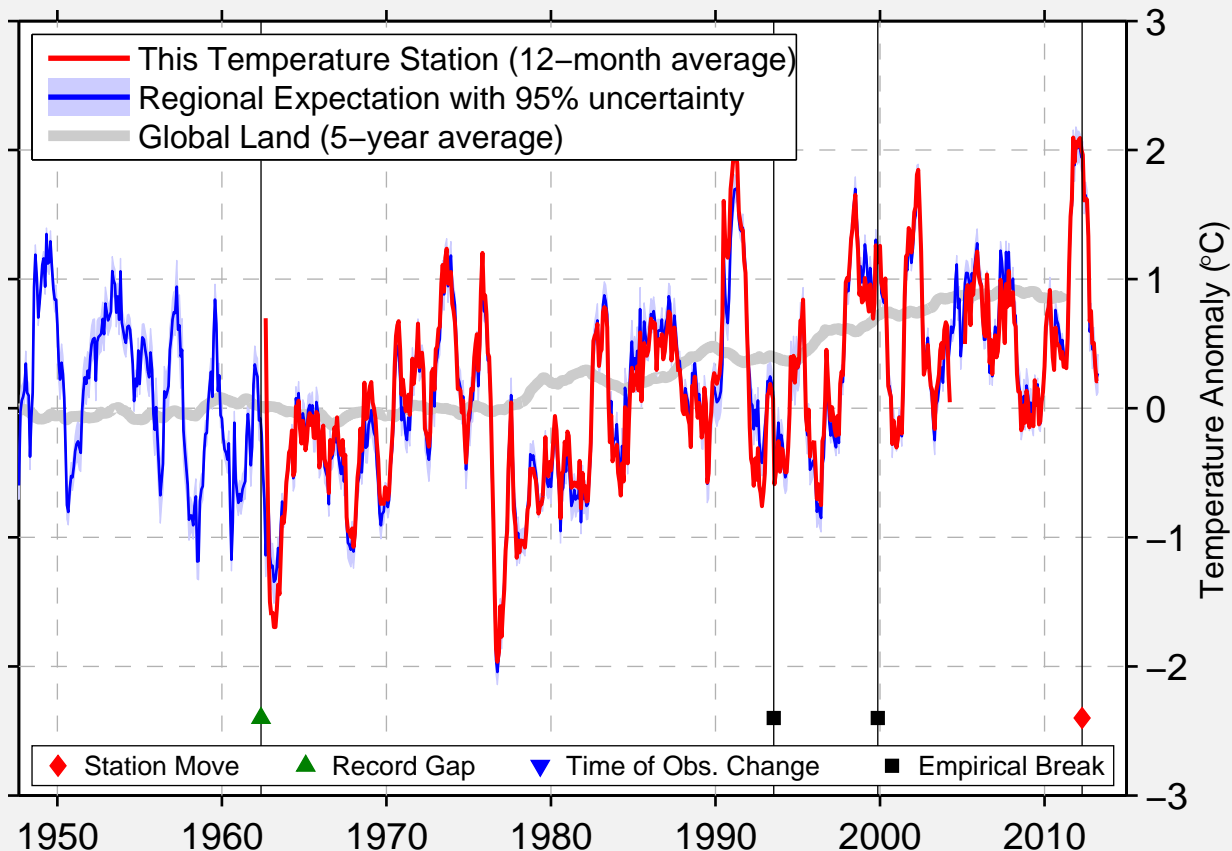

WAYNESBURG 1 E

39.899 N, 80.166 W (United States)

Data Quality Controlled and Aligned at Breakpoints

Berkeley Earth