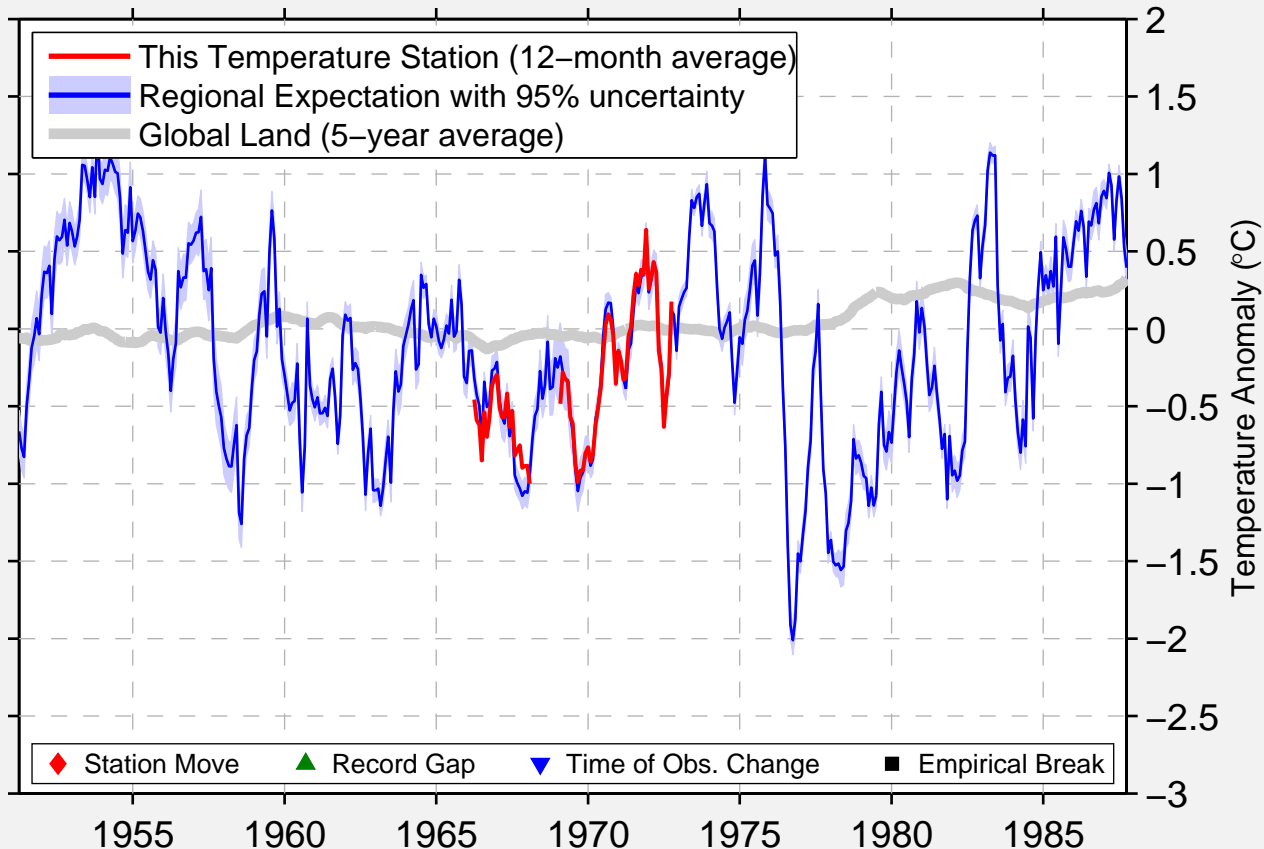

NEW AUGUSTA 2 WNW

39.900 N, 86.267 W (United States)

Data Quality Controlled and Aligned at Breakpoints

Berkeley Earth