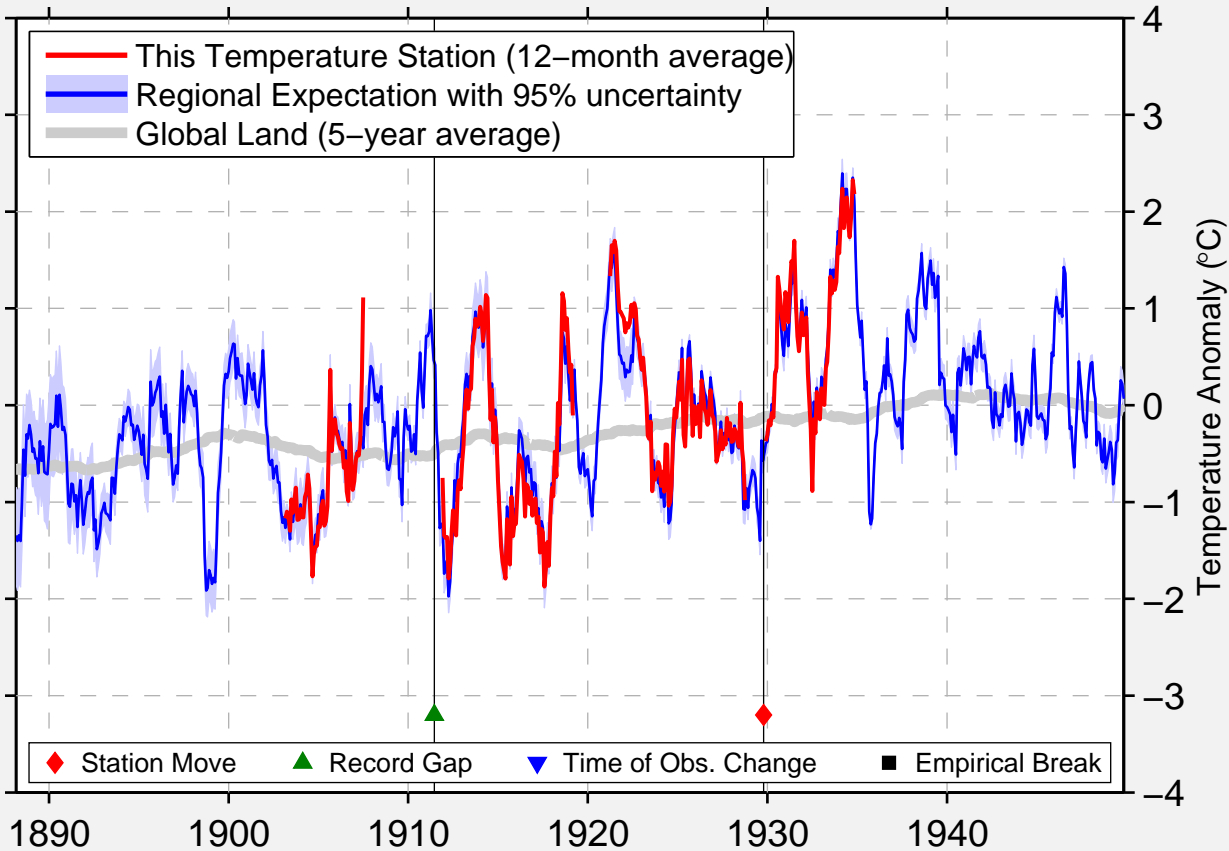

# REPUBLIC

39.900 N, 97.833 W (United States)

Data Quality Controlled and Aligned at Breakpoints

Berkeley Earth