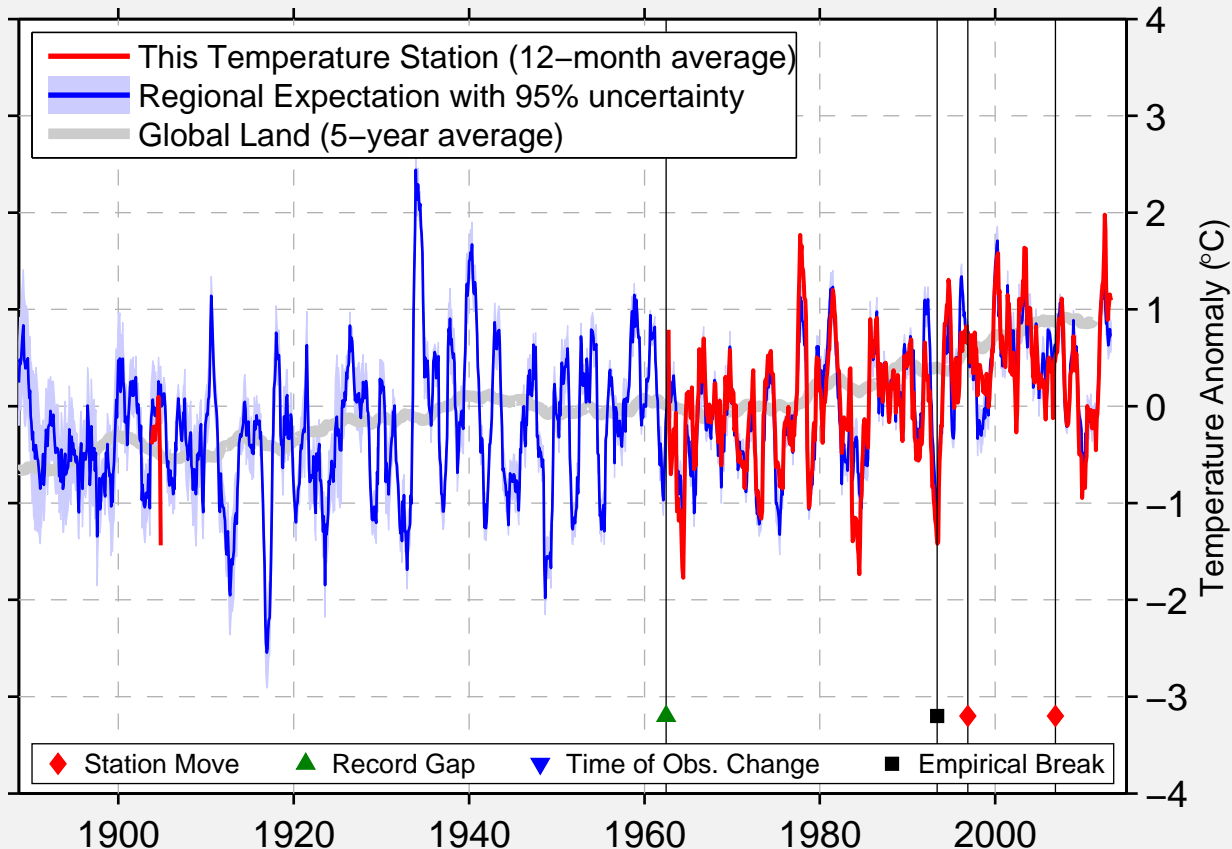

CALLAO

39.900 N, 113.713 W (United States)

Data Quality Controlled and Aligned at Breakpoints

Berkeley Earth