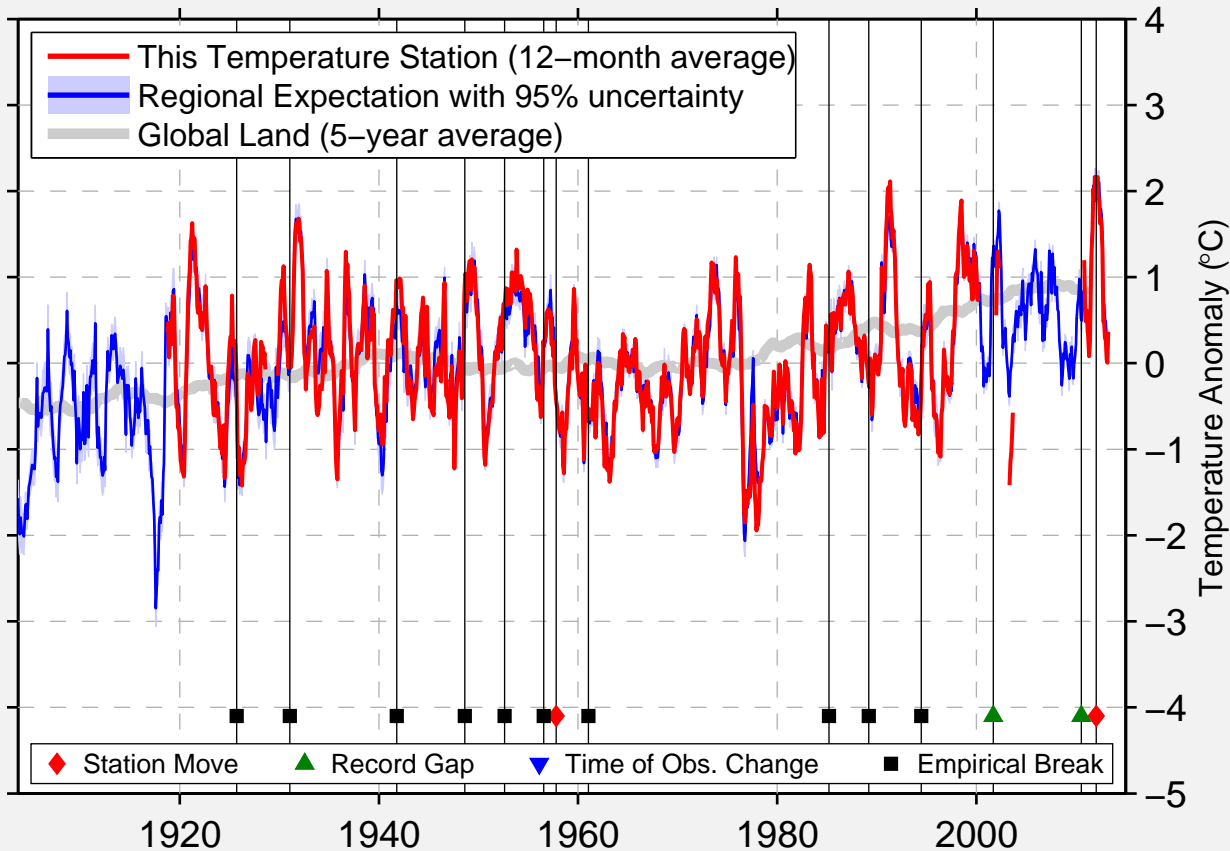

LONDON STATE FISH HATCHERY

39.886 N, 83.476 W (United States)

Data Quality Controlled and Aligned at Breakpoints

Berkeley Earth