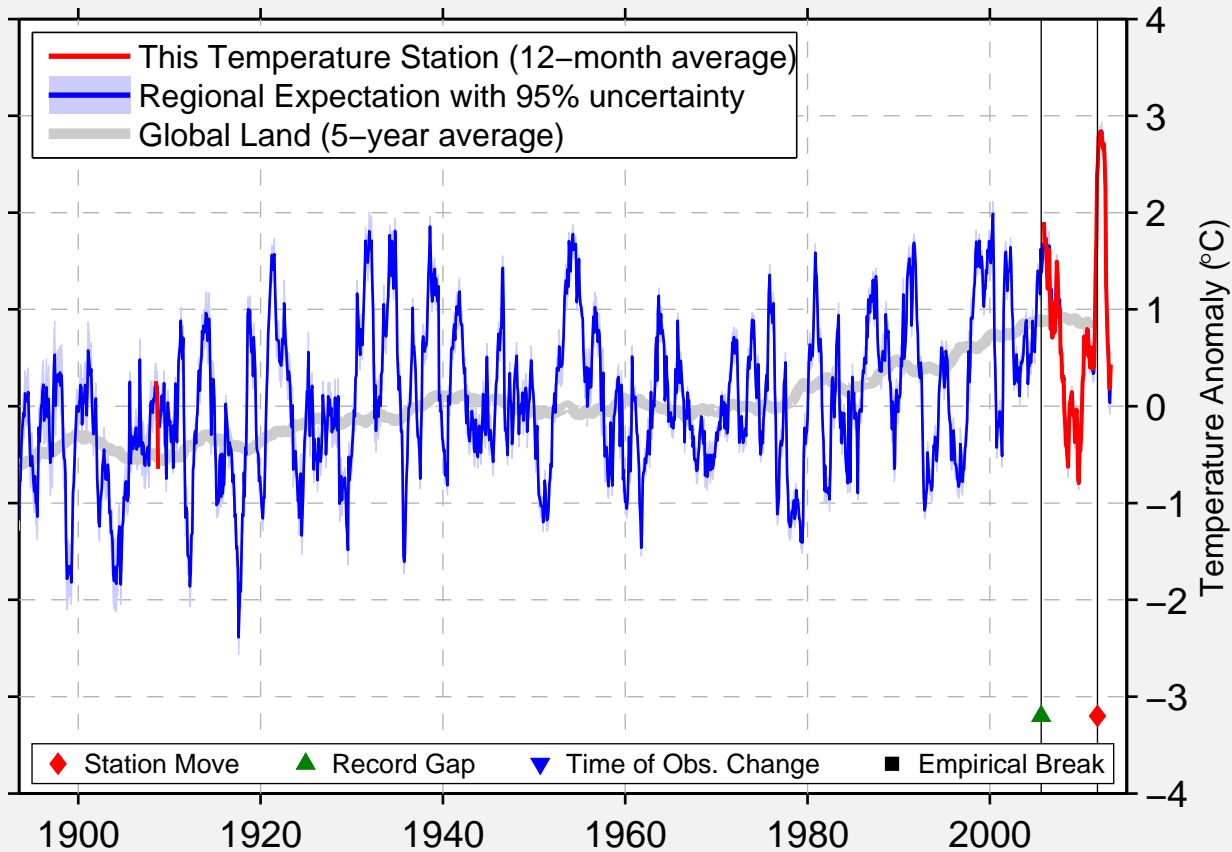

# LINNEUS 3 SE

39.870 N, 93.166 W (United States)

Data Quality Controlled and Aligned at Breakpoints

Berkeley Earth