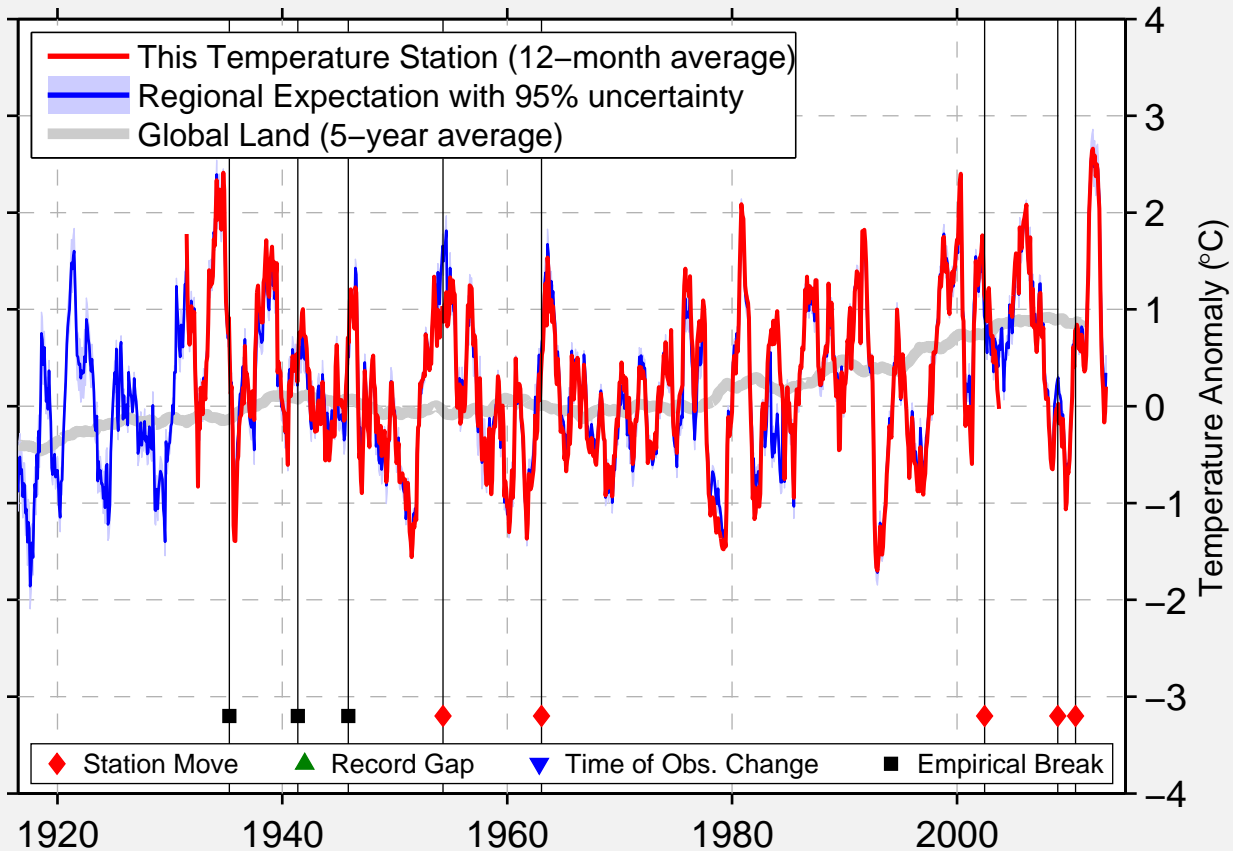

BELLEVILLE

39.830 N, 97.633 W (United States)

Data Quality Controlled and Aligned at Breakpoints

Berkeley Earth