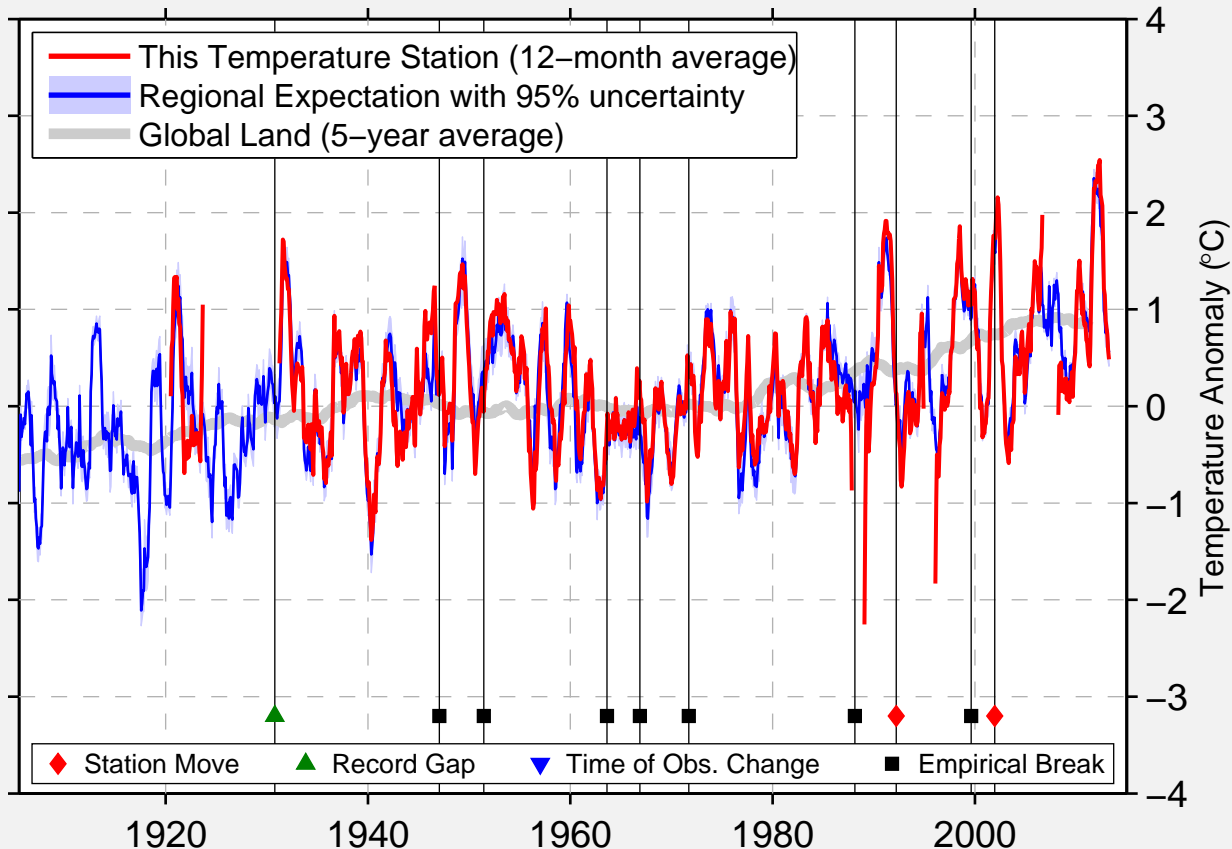

MARCUS HOOK

39.821 N, 75.422 W (United States)

Data Quality Controlled and Aligned at Breakpoints

Berkeley Earth