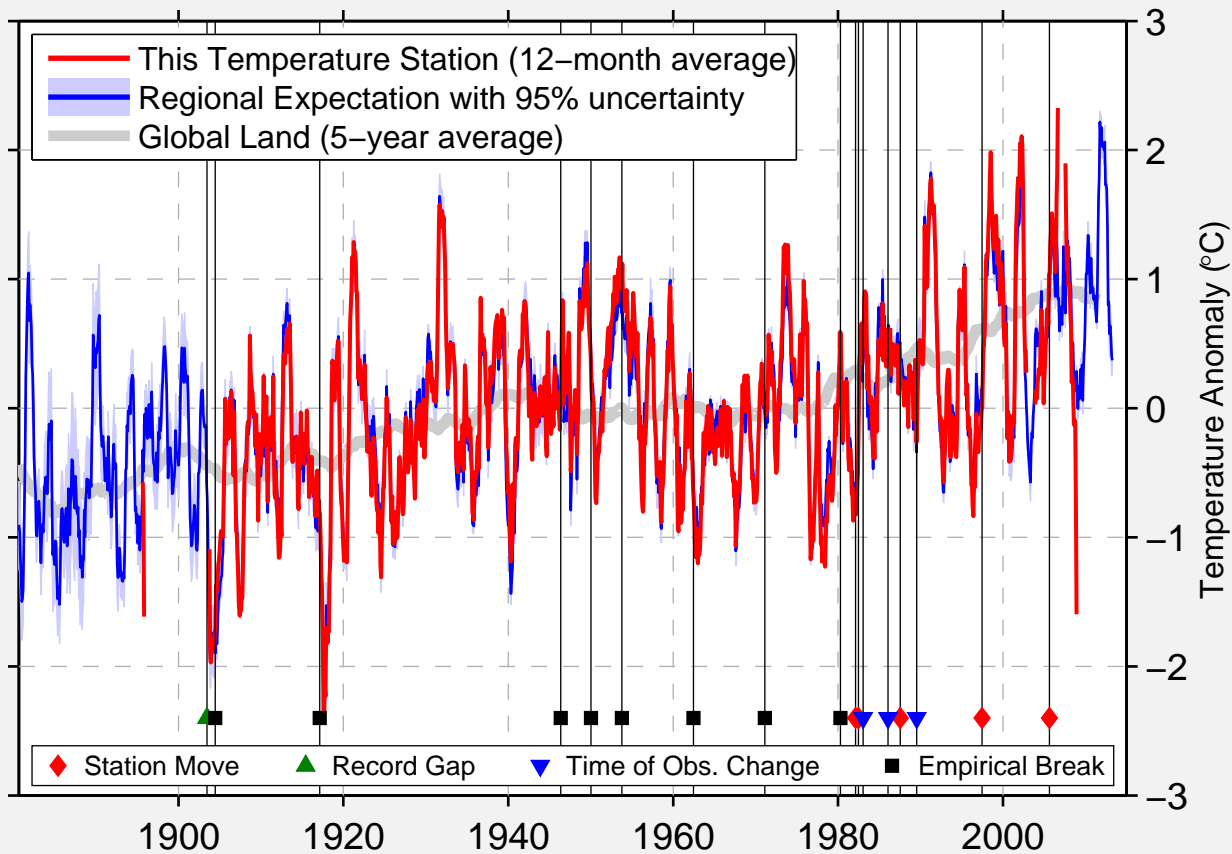

EISENHOWER NATL HIST SITE

39.819 N, 77.231 W (United States)

Data Quality Controlled and Aligned at Breakpoints

Berkeley Earth