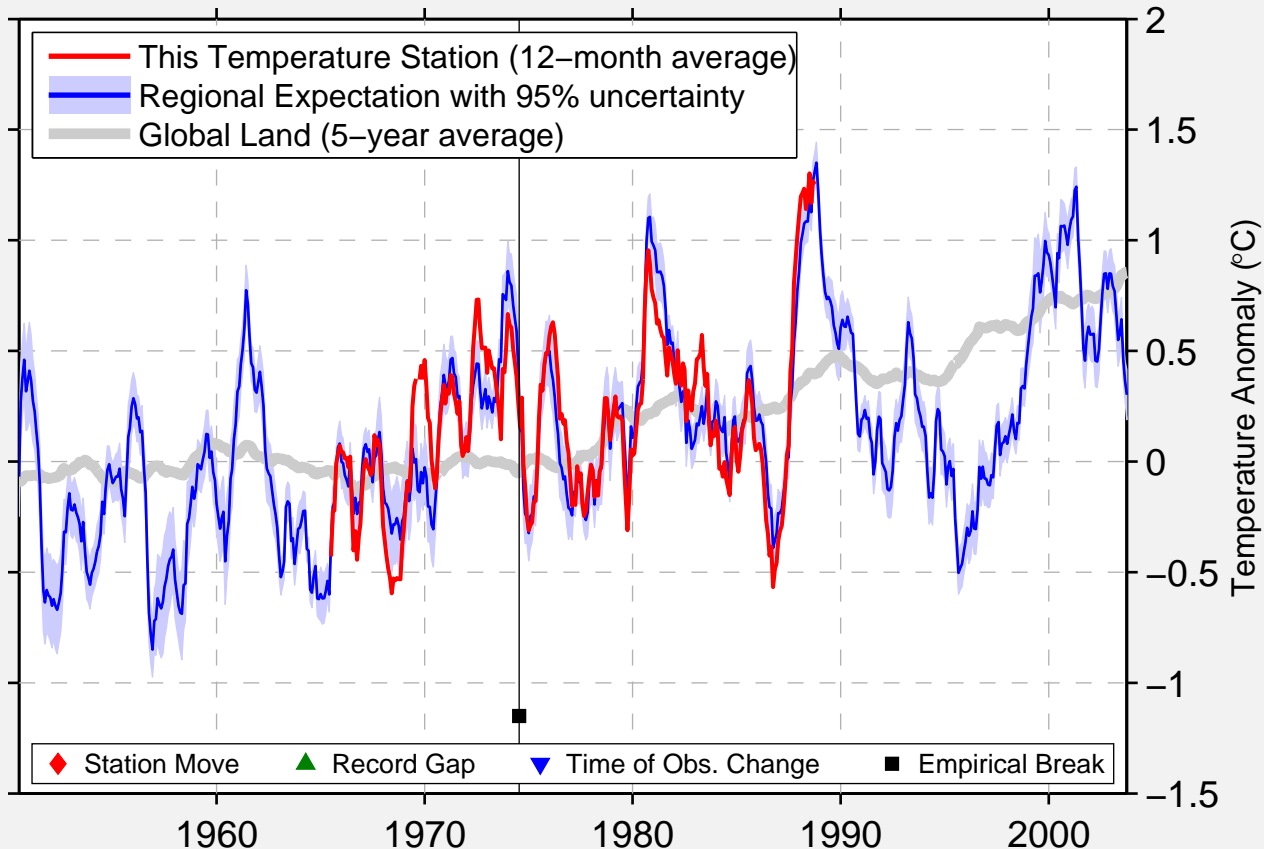

TEWKESBURY

41.231 S, 145.706 E (Australia)

Data Quality Controlled and Aligned at Breakpoints

Berkeley Earth