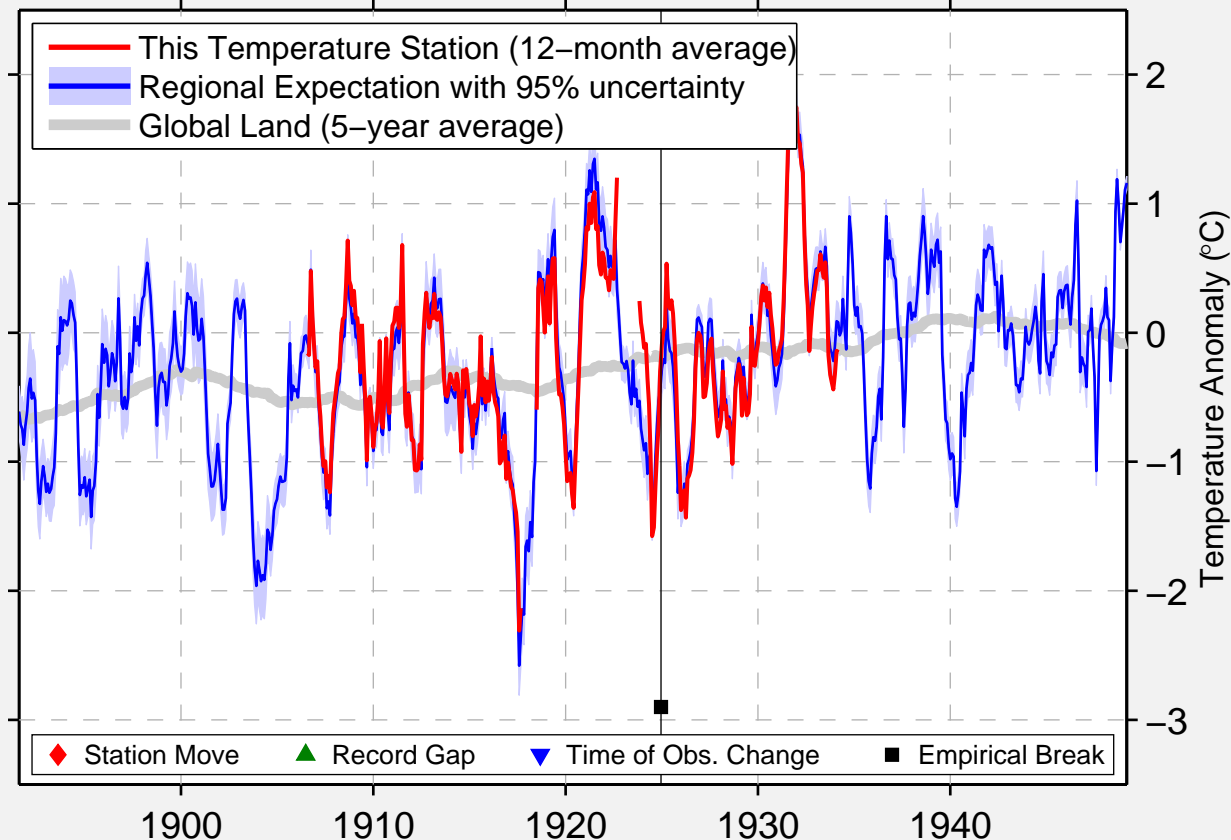

SUMMERFIELD 2 NE

39.817 N, 81.300 W (United States)

Data Quality Controlled and Aligned at Breakpoints

Berkeley Earth