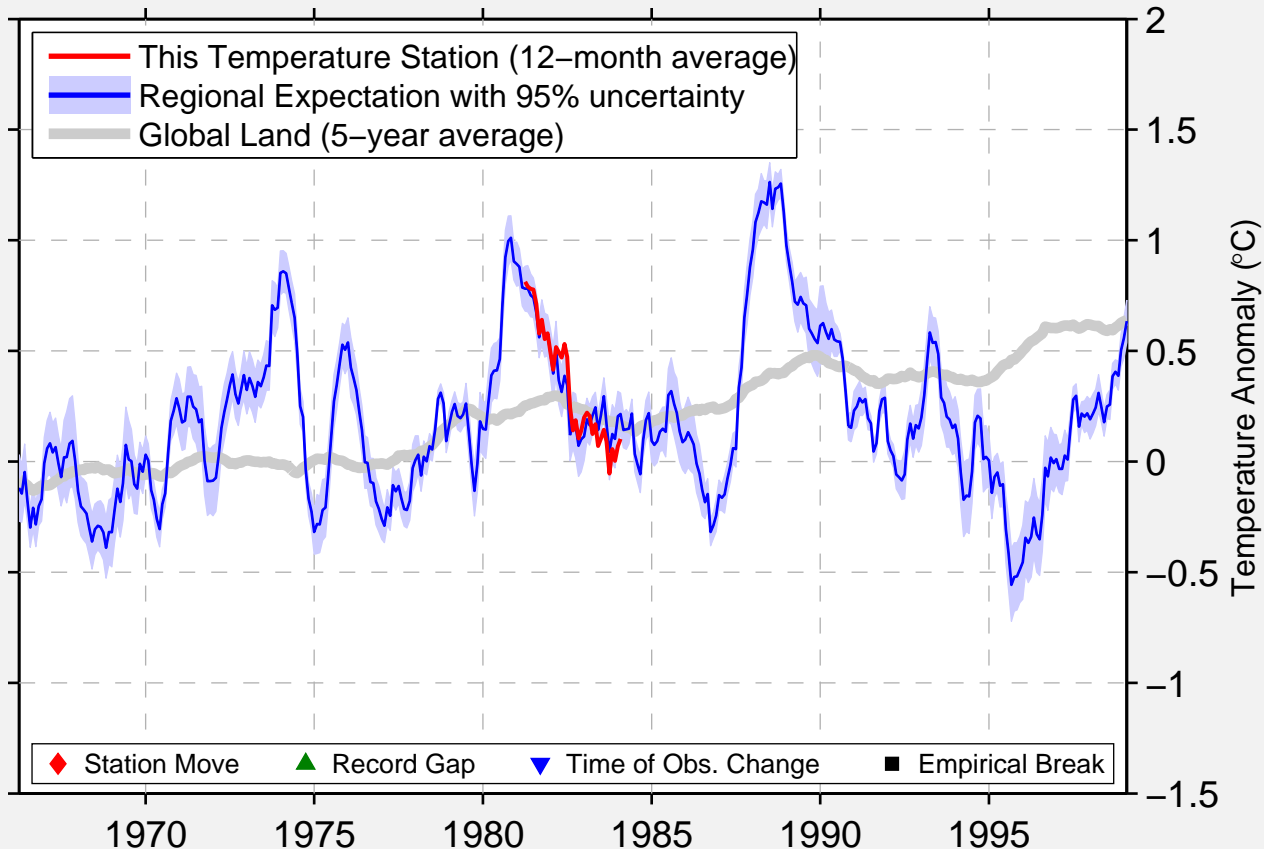

# GUNNS PLAINS

41.300 S, 145.983 E (Australia)

Data Quality Controlled and Aligned at Breakpoints

Berkeley Earth