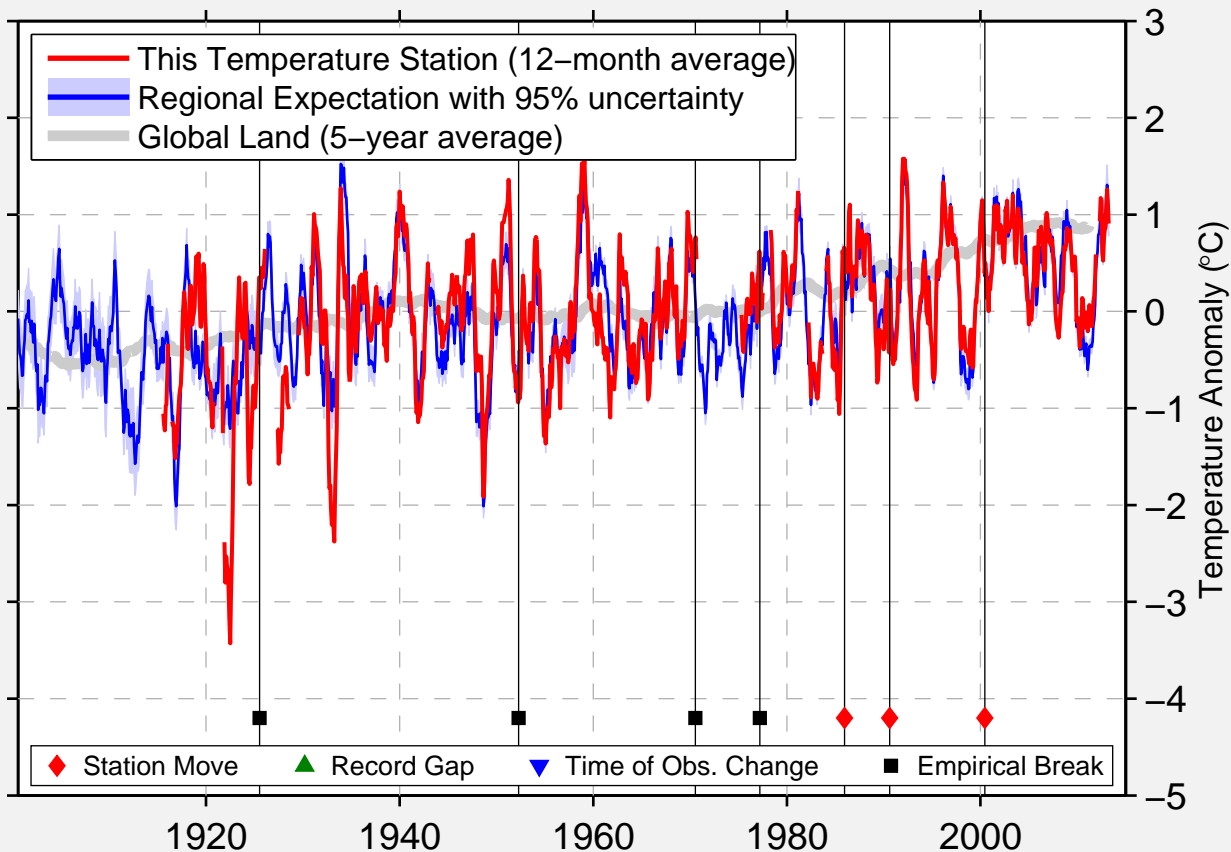

PORTOLA

39.805 N, 120.472 W (United States)

Data Quality Controlled and Aligned at Breakpoints

Berkeley Earth