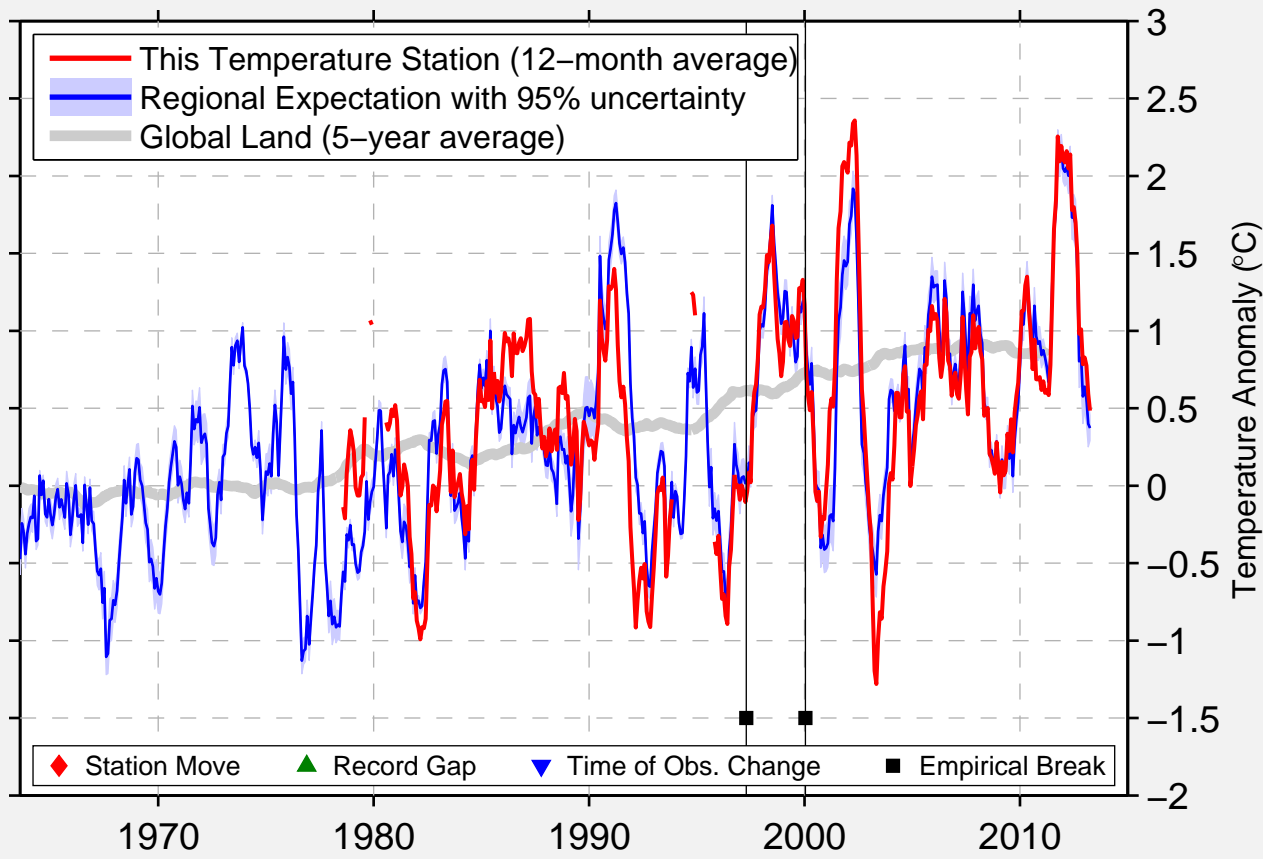

# OCTORARO LAKE

39.800 N, 76.050 W (United States)

Data Quality Controlled and Aligned at Breakpoints

Berkeley Earth