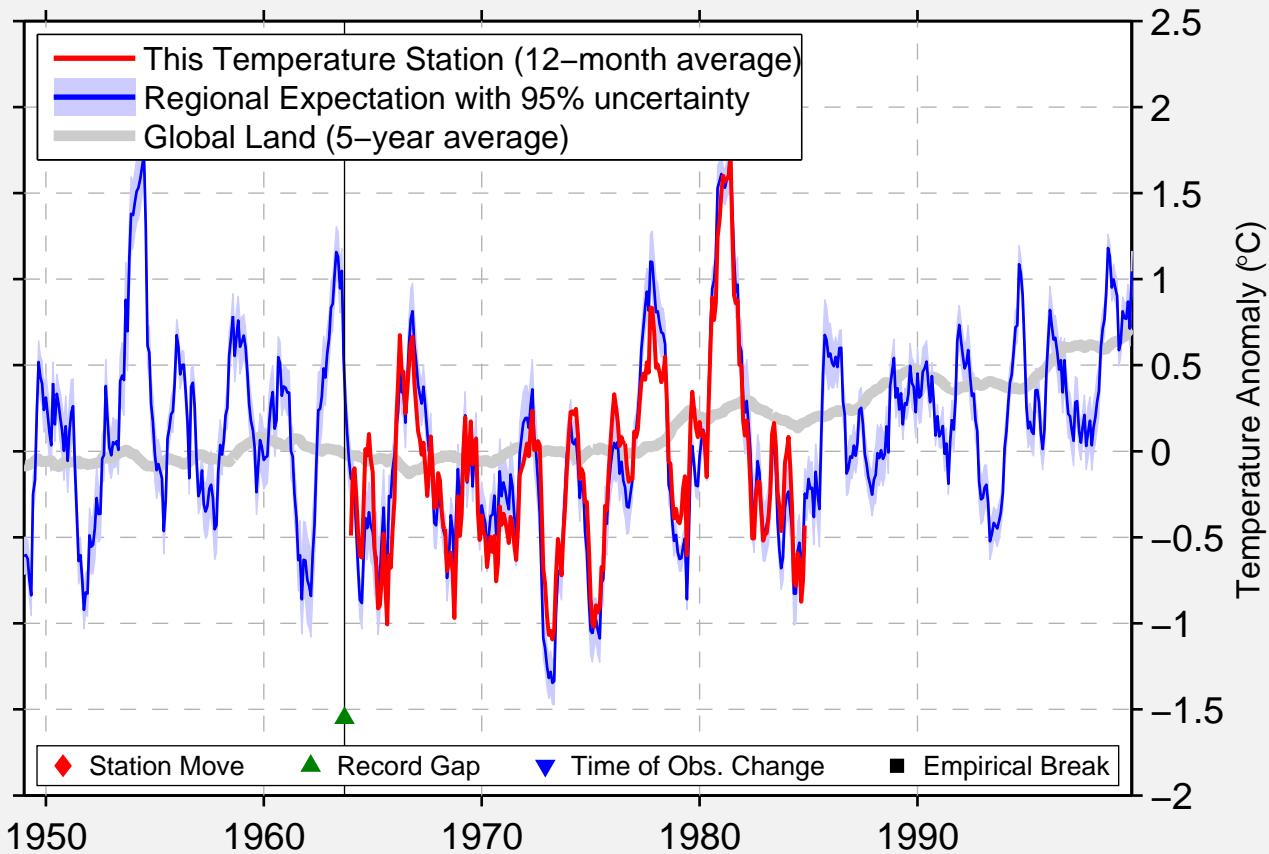

BERTHOUD PASS, CO USA

39.800 N, 105.783 W (United States)

◆ Station Move ▲ Record Gap ▼ Time of Obs. Change ■ Empirical Break