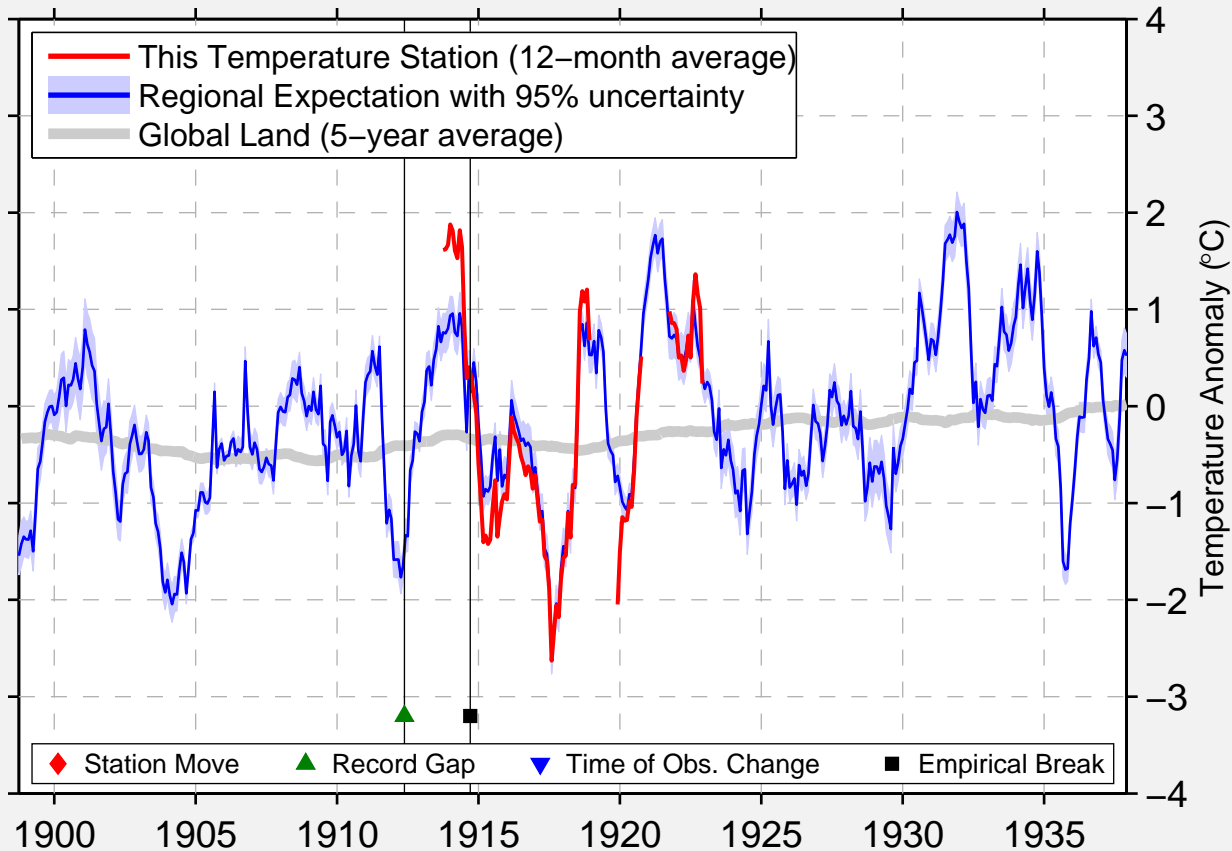

# PALMYRA

39.788 N, 91.503 W (United States)

Data Quality Controlled and Aligned at Breakpoints

Berkeley Earth