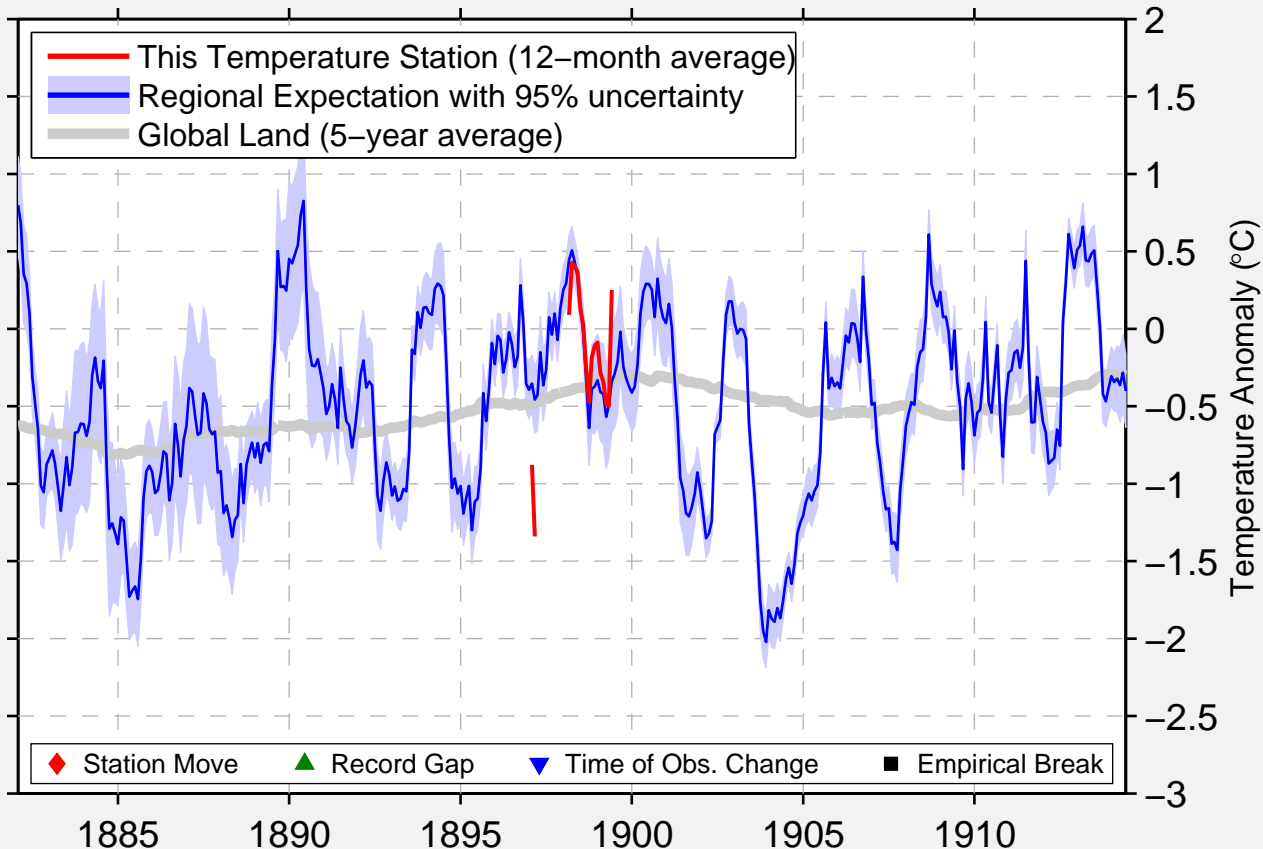

GREENSBORO LOCK 7

39.783 N, 79.917 W (United States)

Data Quality Controlled and Aligned at Breakpoints

Berkeley Earth