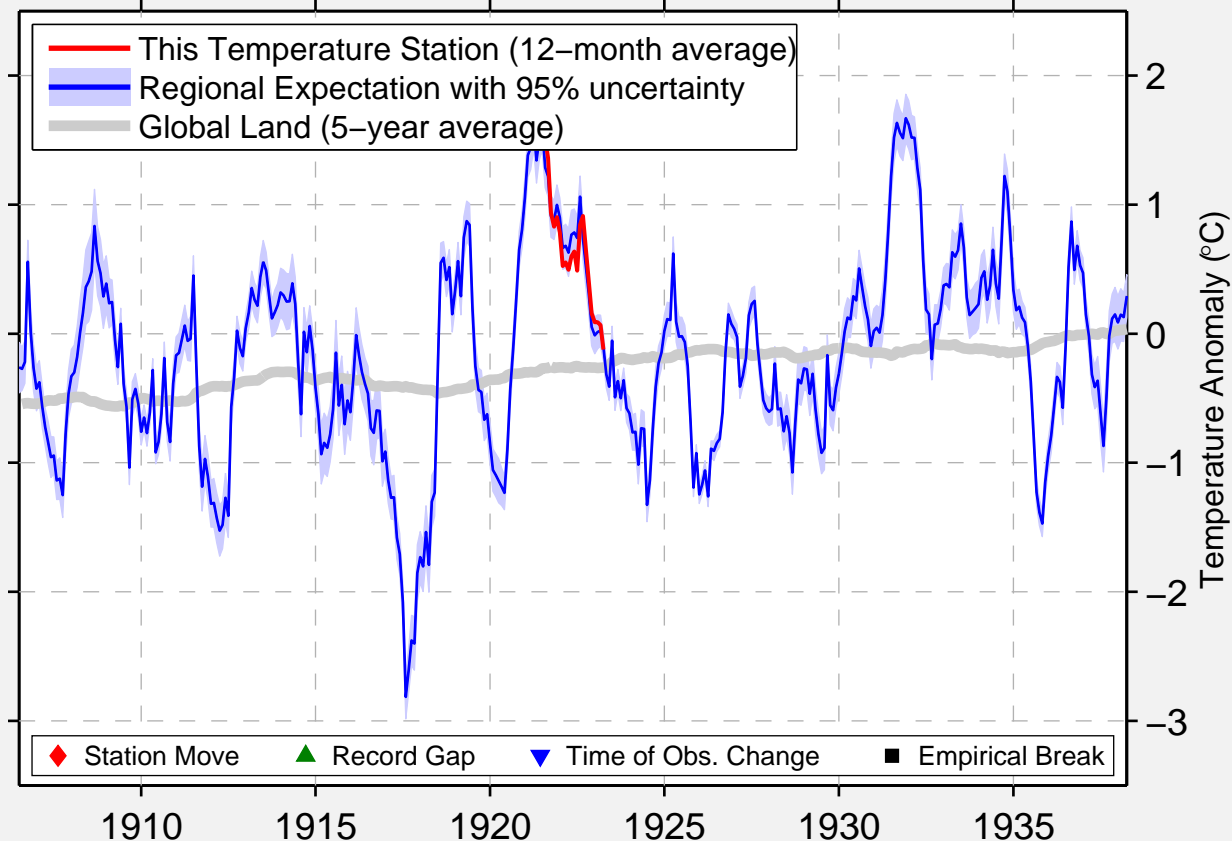

SPEEDWAY INDIANAPOLIS

39.783 N, 86.250 W (United States)

Data Quality Controlled and Aligned at Breakpoints

Berkeley Earth