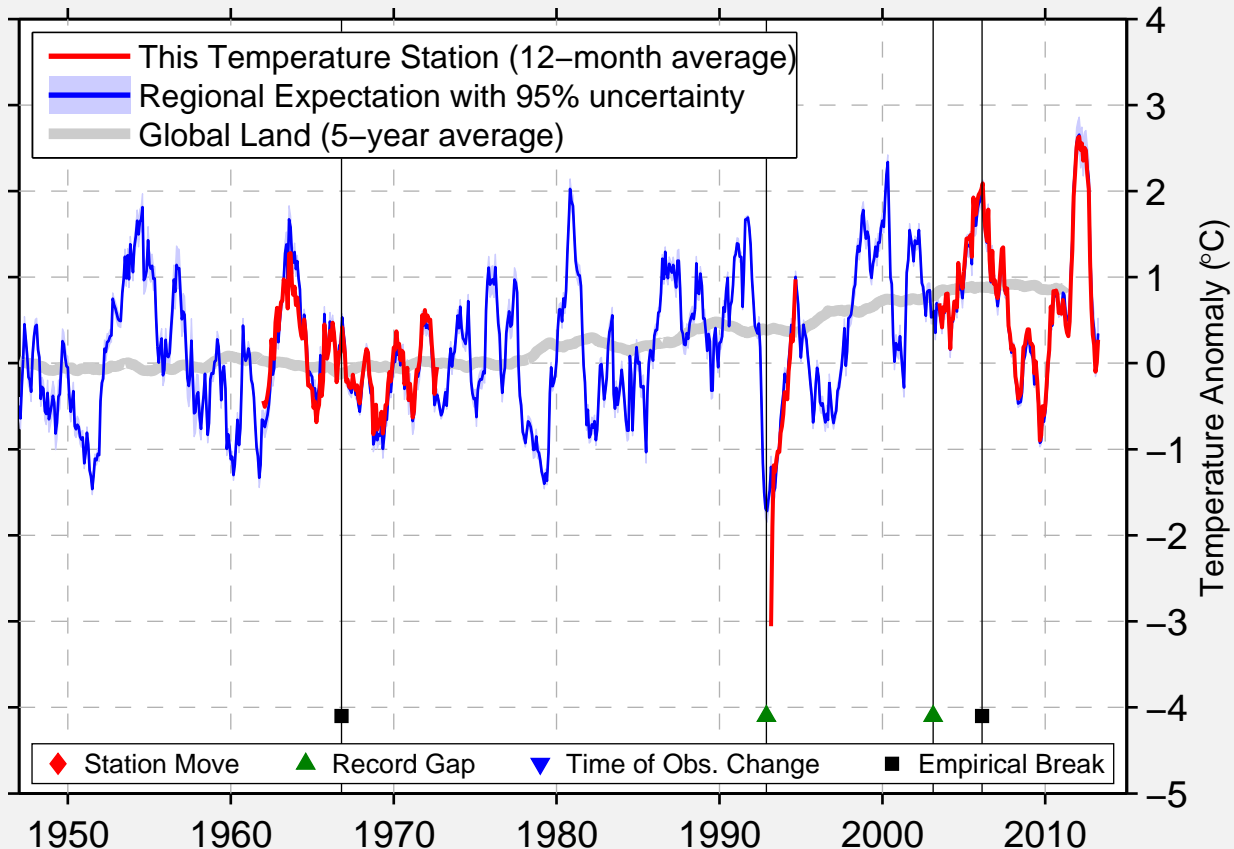

COURTLAND

39.781 N, 97.896 W (United States)

Data Quality Controlled and Aligned at Breakpoints

Berkeley Earth