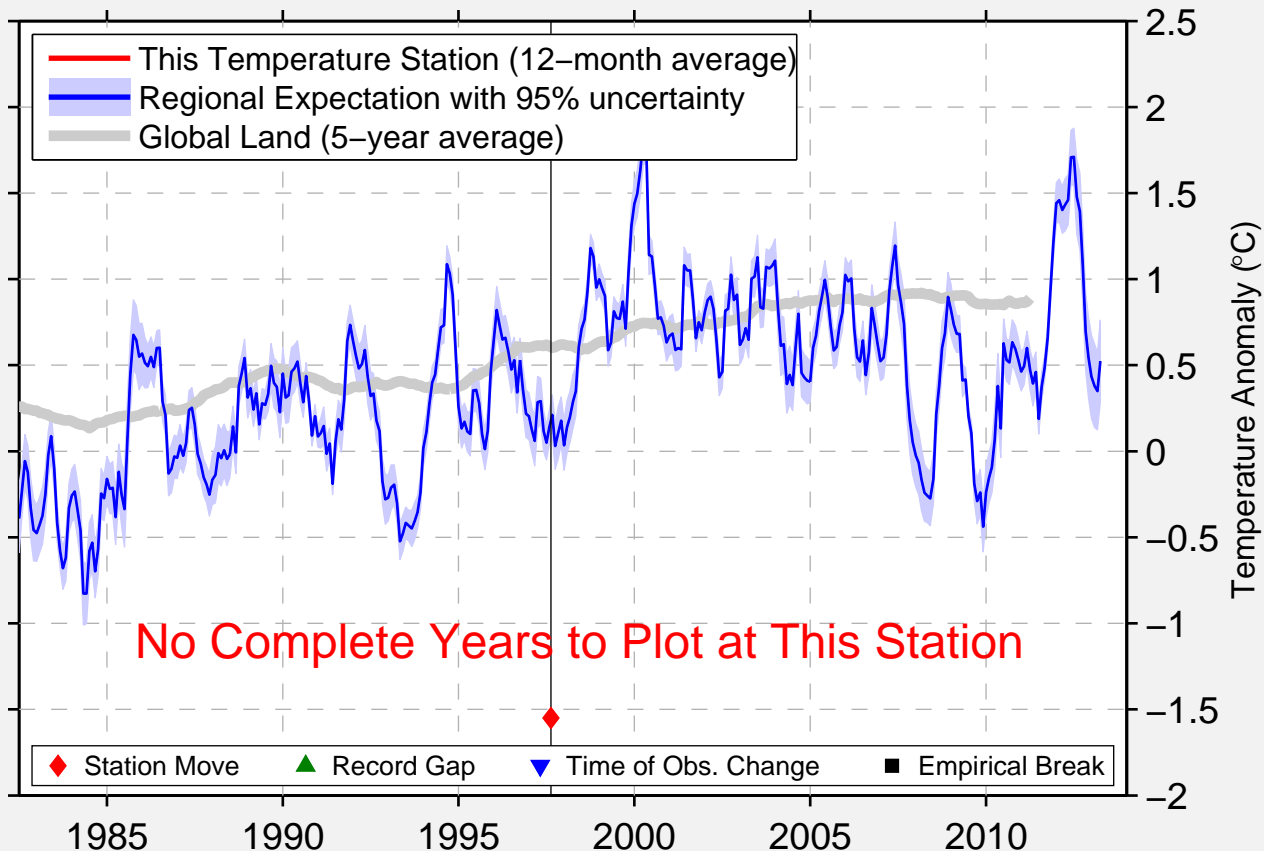

# GOLDEN 6 NW

39.780 N, 105.320 W (United States)

Data Quality Controlled and Aligned at Breakpoints

Berkeley Earth