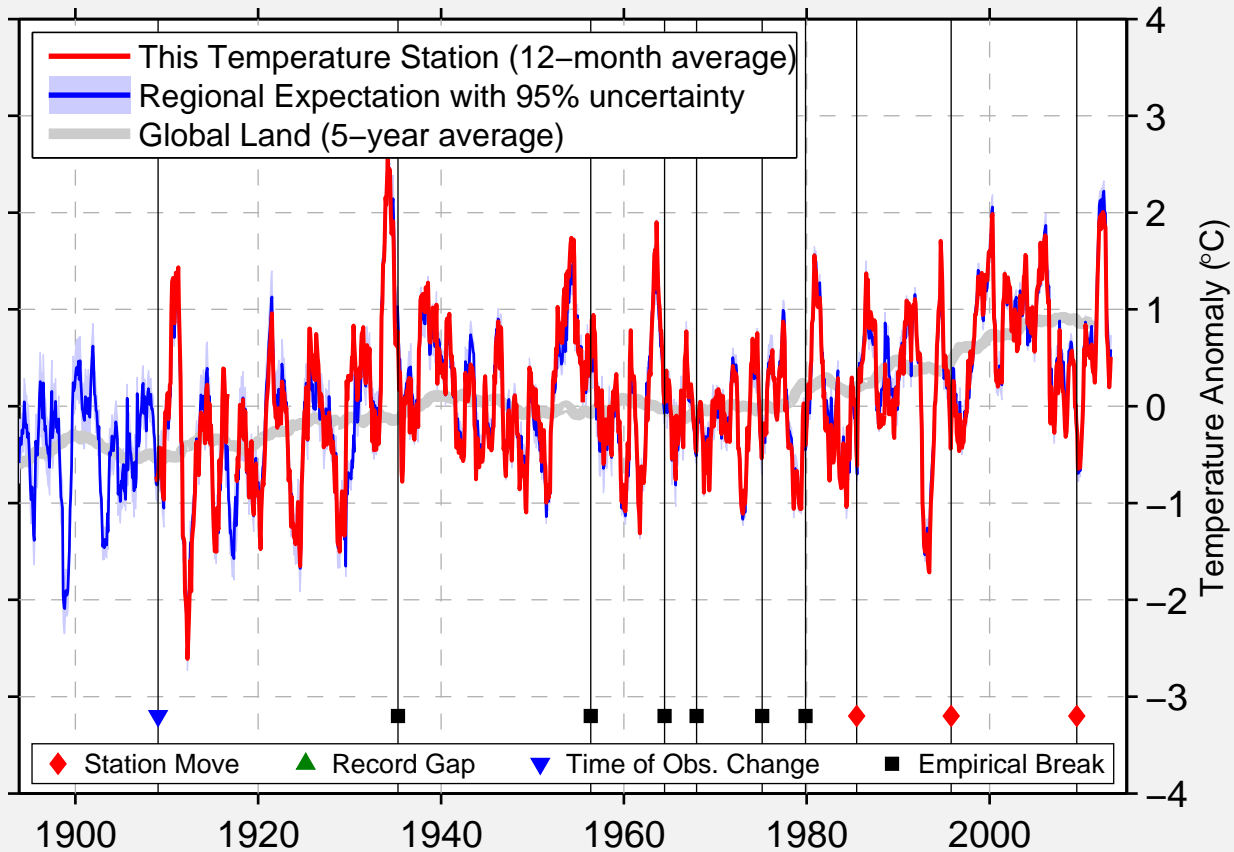

# SAINT FRANCIS

39.767 N, 101.808 W (United States)

Data Quality Controlled and Aligned at Breakpoints

Berkeley Earth