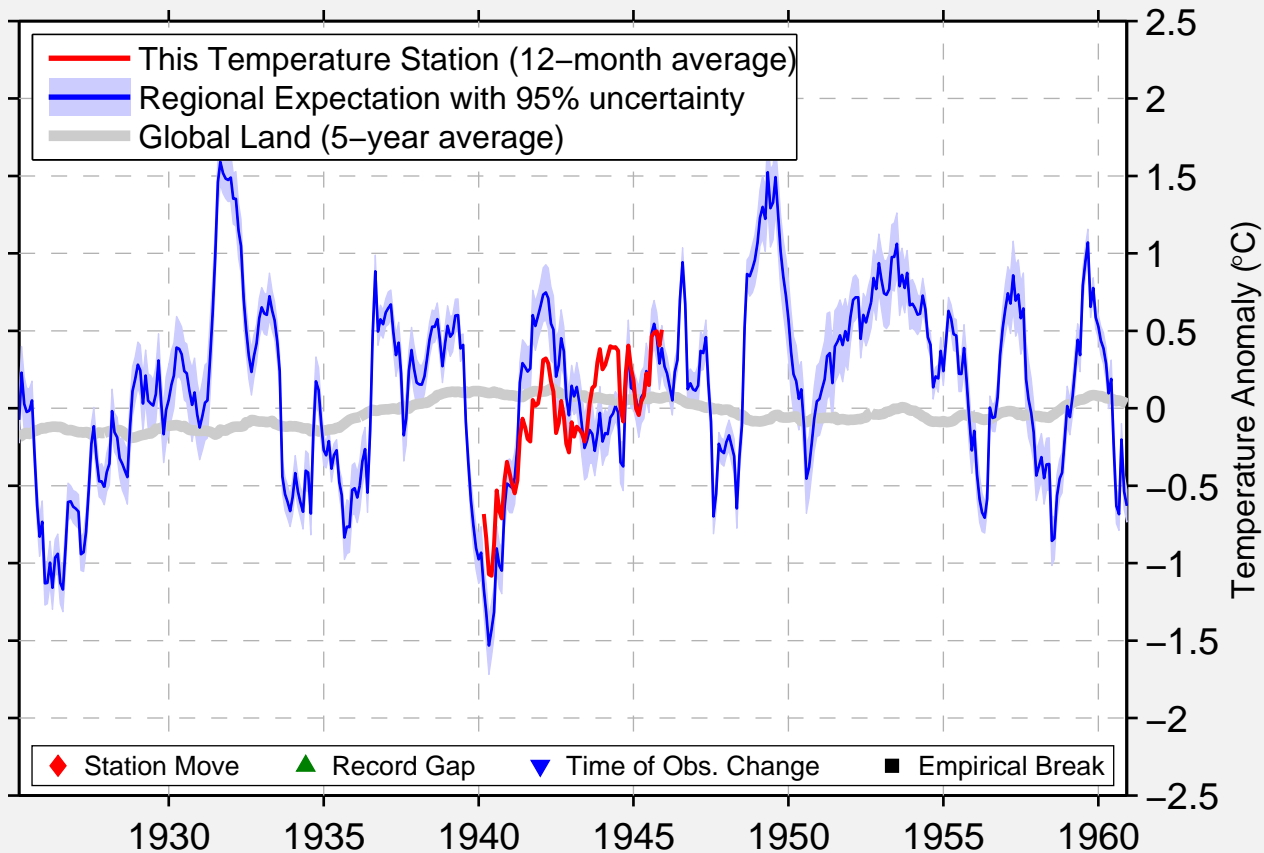

BARNEGAT CITY

39.767 N, 74.100 W (United States)

Data Quality Controlled and Aligned at Breakpoints

Berkeley Earth