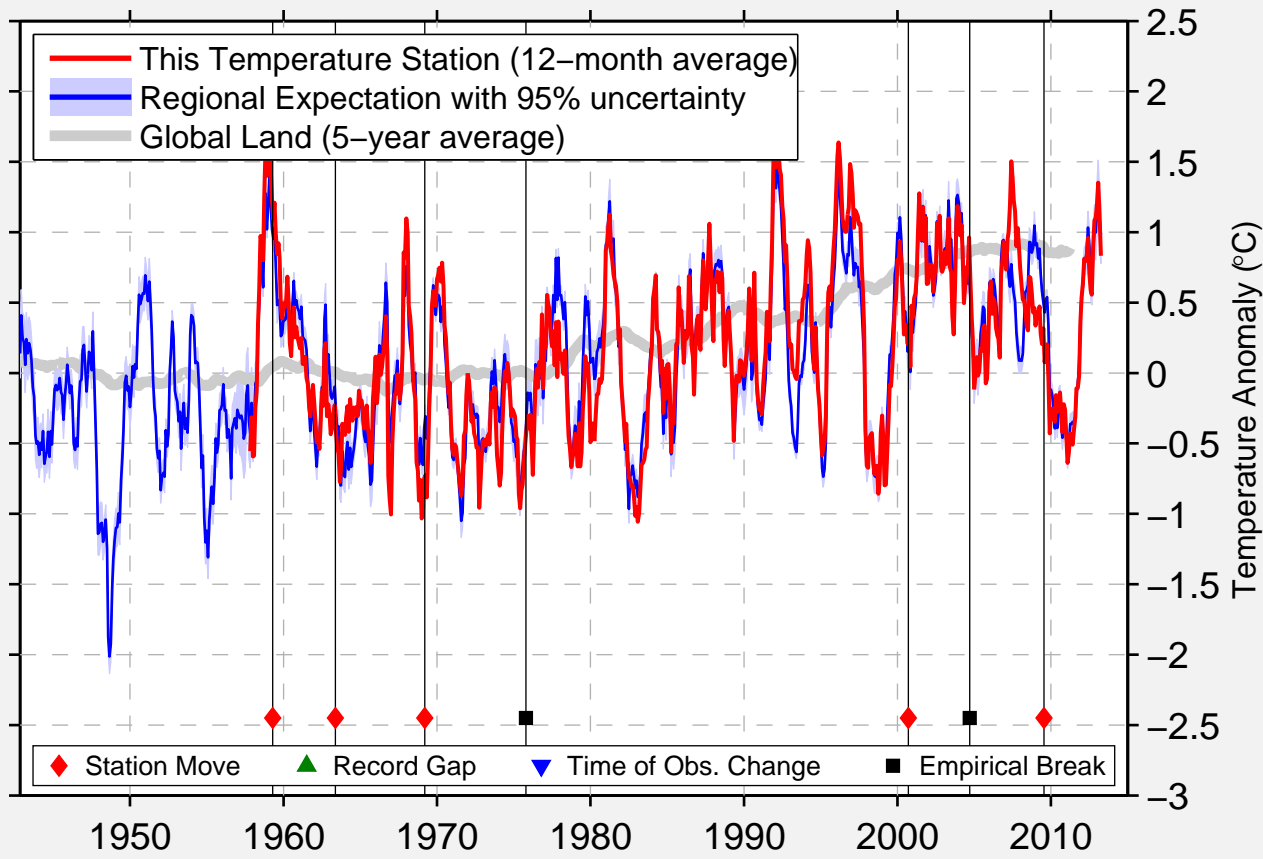

PARADISE

39.754 N, 121.624 W (United States)

Data Quality Controlled and Aligned at Breakpoints

Berkeley Earth