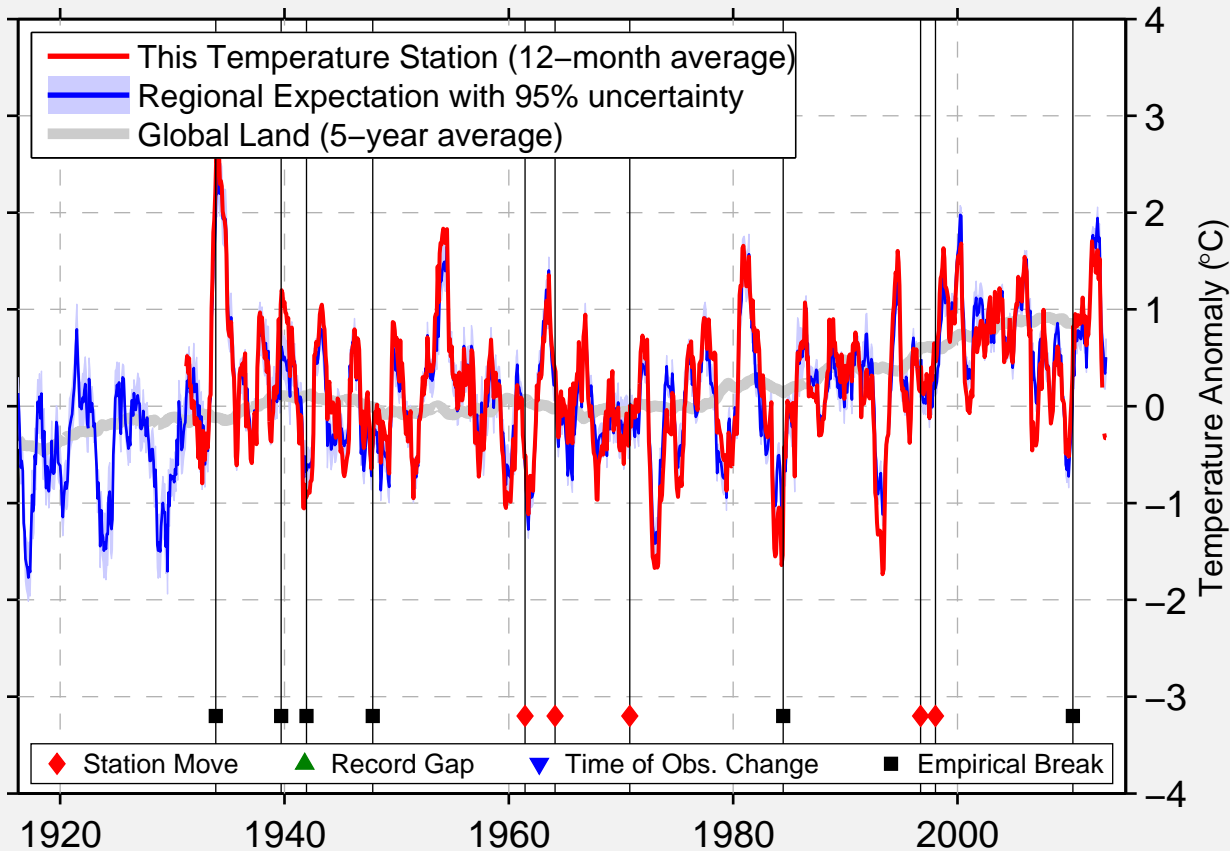

BYERS 5 ENE

39.740 N, 104.128 W (United States)

Data Quality Controlled and Aligned at Breakpoints

Berkeley Earth