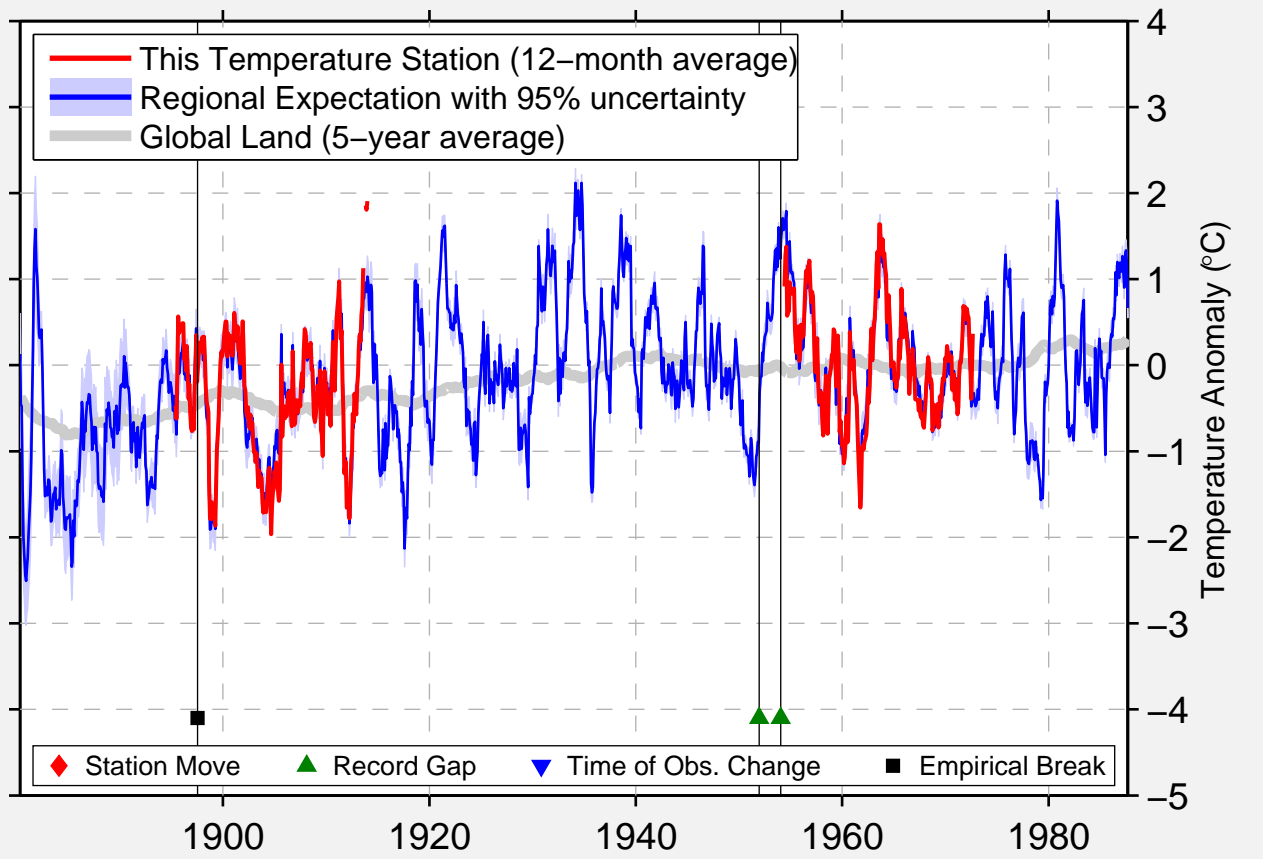

FRANKFORT 6 NE

39.737 N, 96.384 W (United States)

Data Quality Controlled and Aligned at Breakpoints

Berkeley Earth