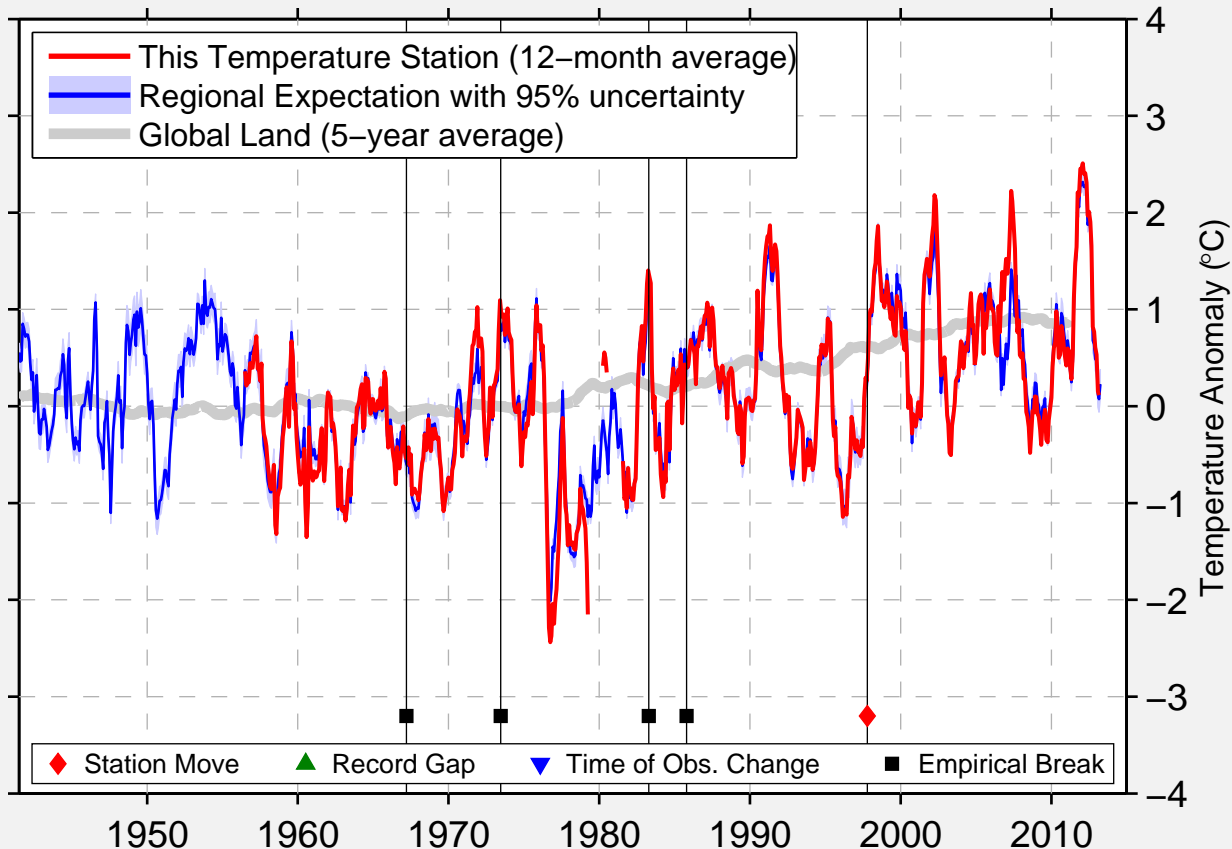

EATON

39.735 N, 84.634 W (United States)

Data Quality Controlled and Aligned at Breakpoints

Berkeley Earth