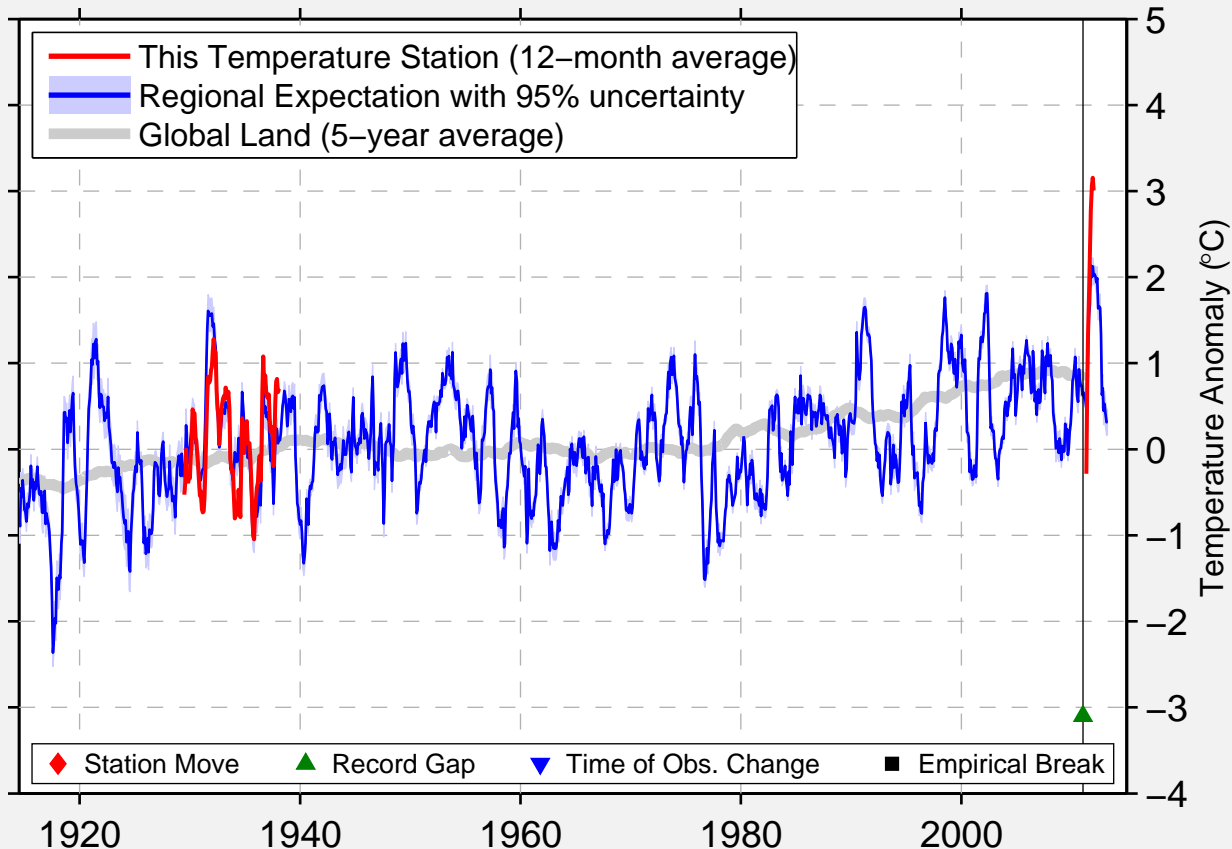

LAKE LYNN

39.720 N, 79.856 W (United States)

Data Quality Controlled and Aligned at Breakpoints

Berkeley Earth