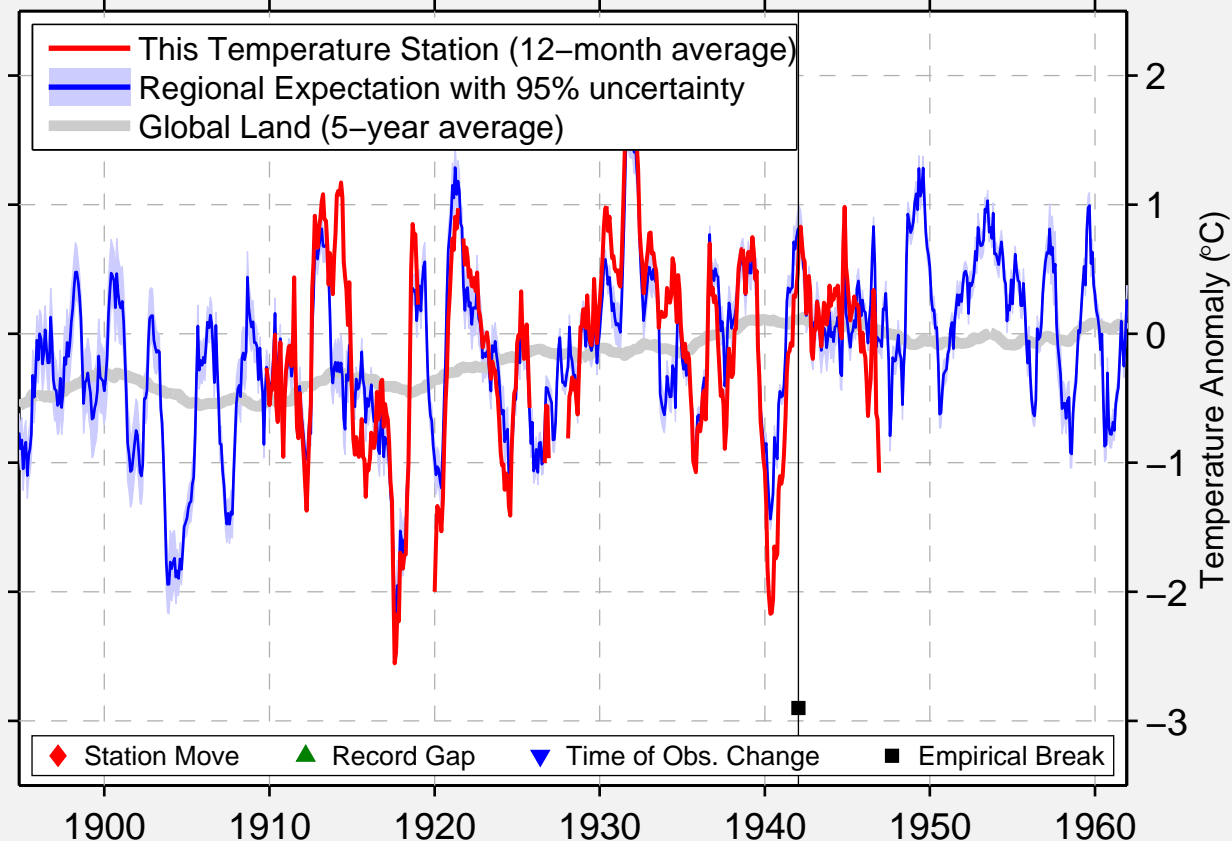

# STATE SANATORIUM

39.717 N, 77.450 W (United States)

Data Quality Controlled and Aligned at Breakpoints

Berkeley Earth