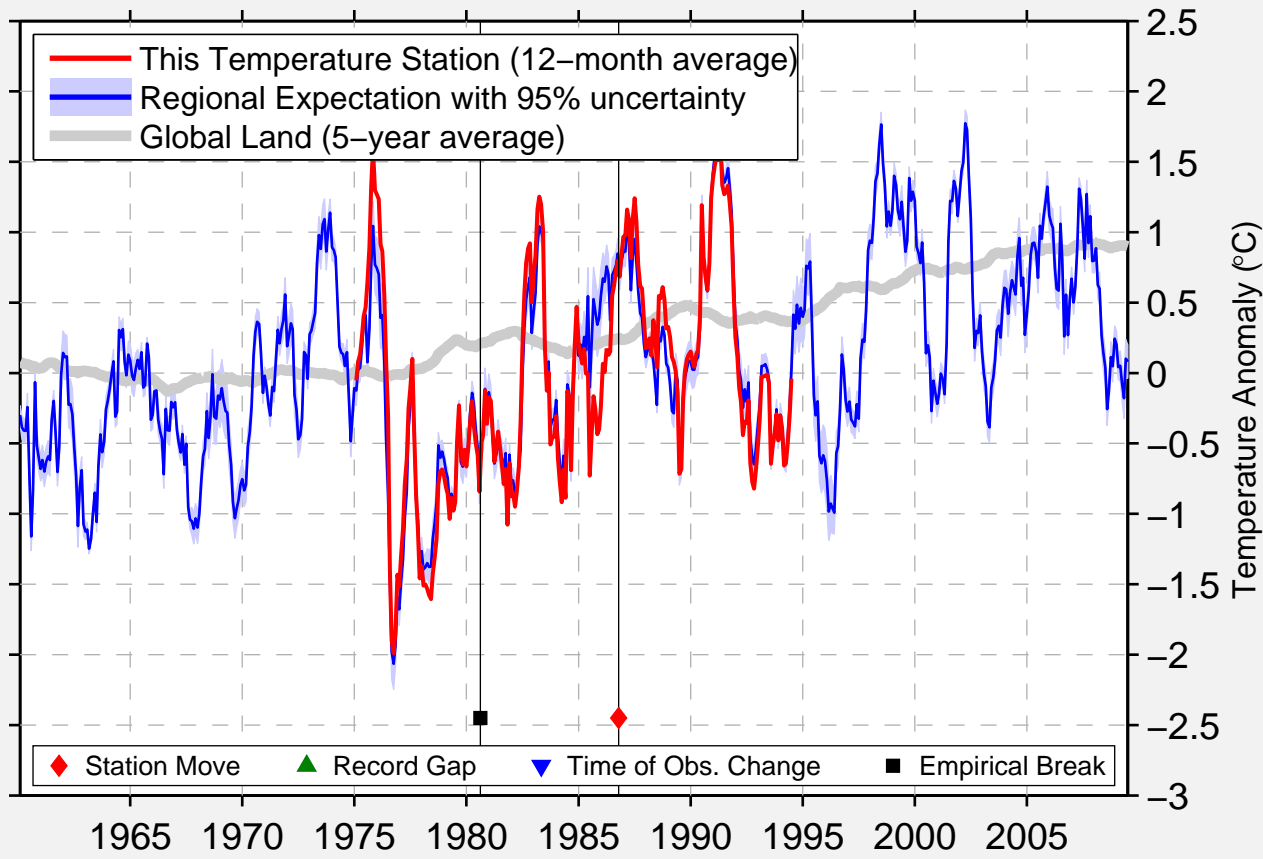

XENIA TRTMT PLAN

39.717 N, 83.967 W (United States)

Data Quality Controlled and Aligned at Breakpoints

Berkeley Earth