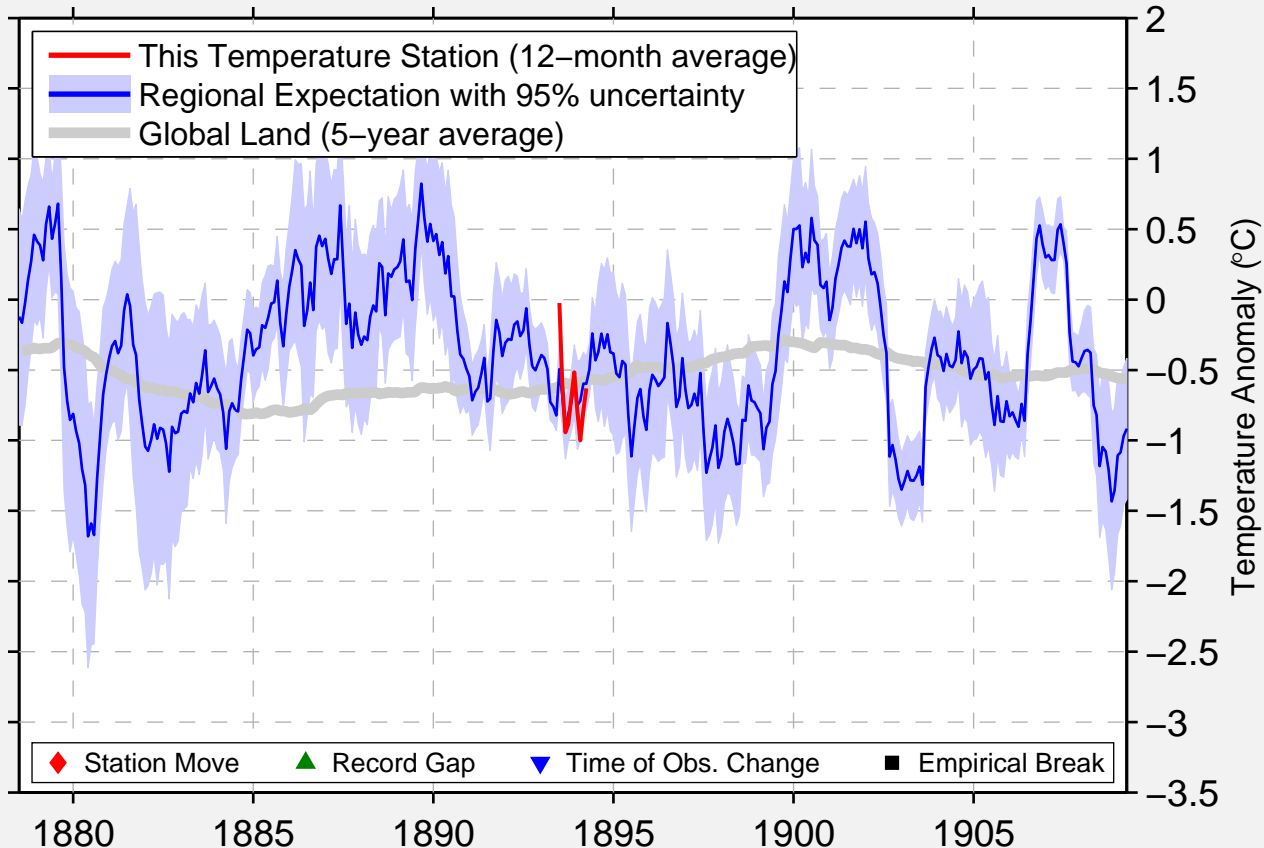

CASTLE GATE

39.717 N, 110.867 W (United States)

Data Quality Controlled and Aligned at Breakpoints

Berkeley Earth