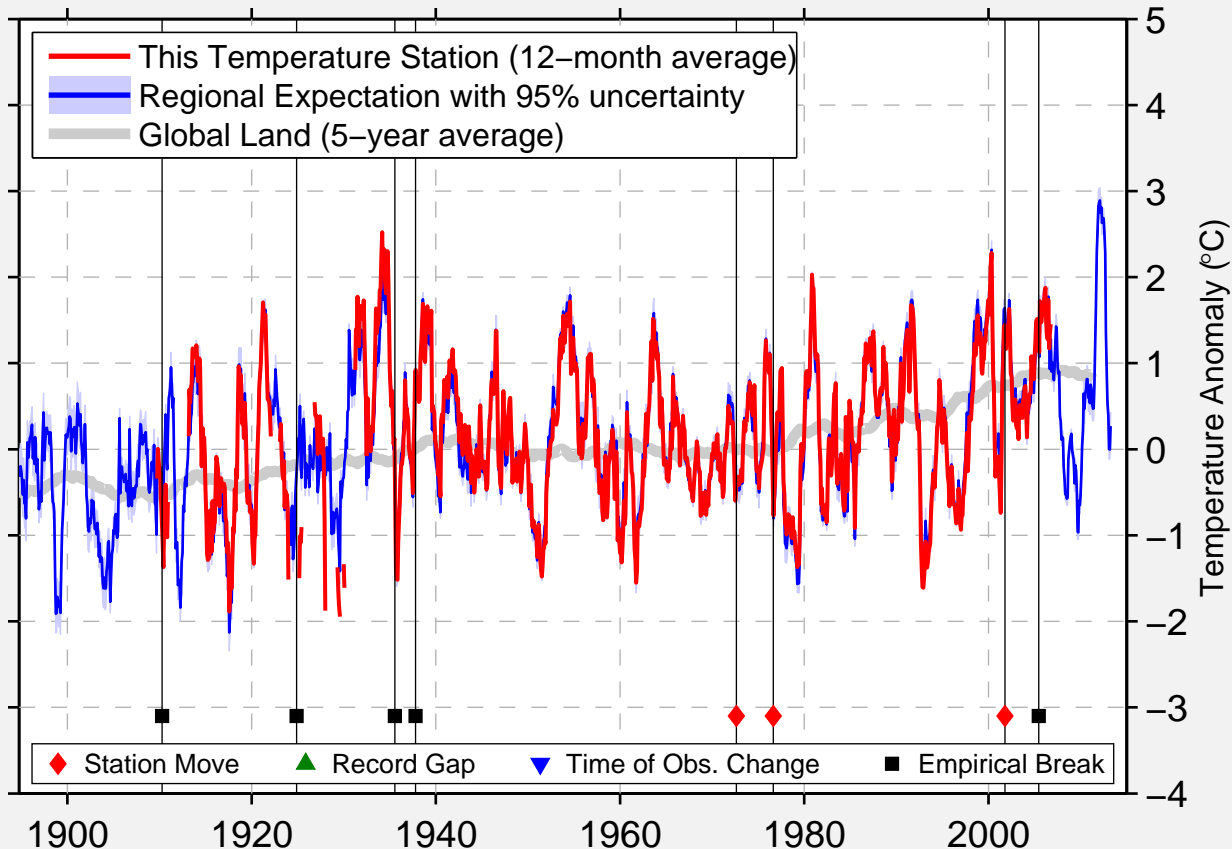

# CENTRALIA

39.717 N, 96.117 W (United States)

Data Quality Controlled and Aligned at Breakpoints

Berkeley Earth