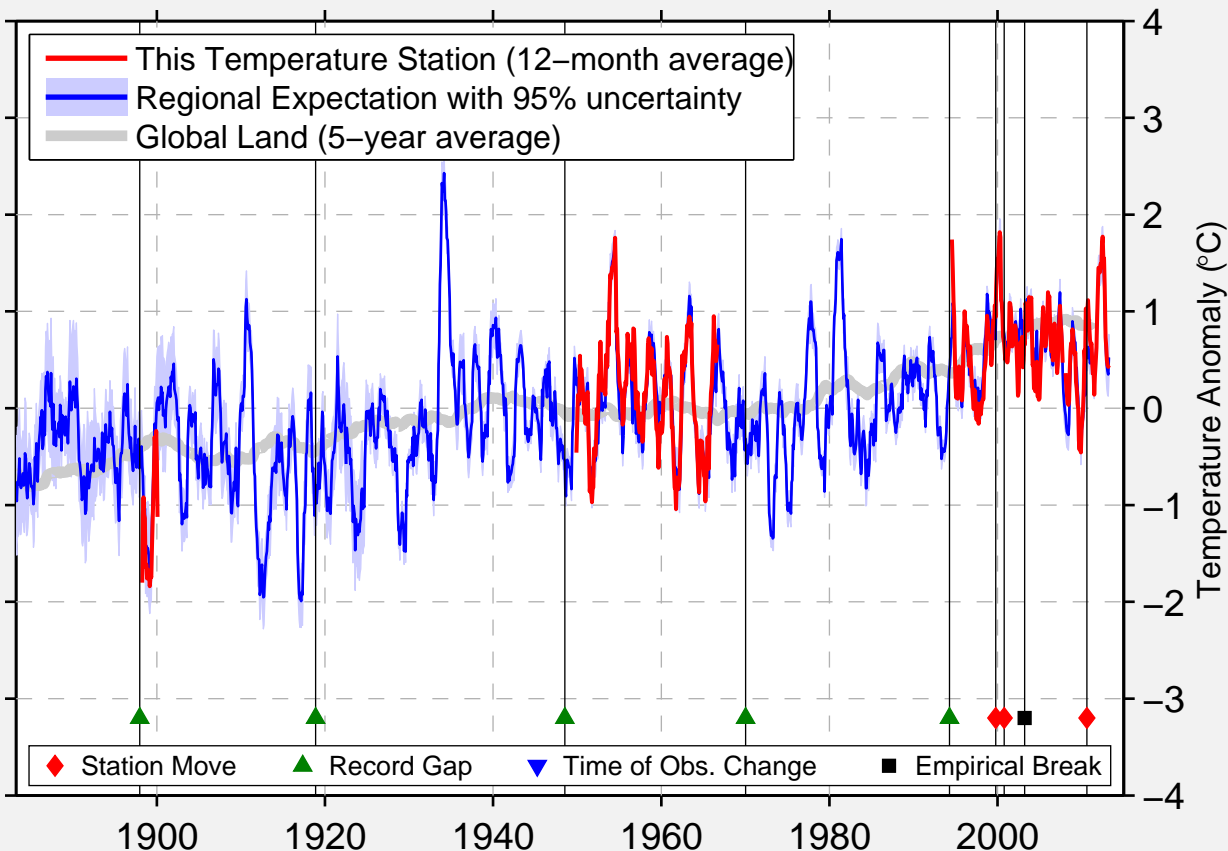

# GEORGETOWN

39.705 N, 105.700 W (United States)

Data Quality Controlled and Aligned at Breakpoints

Berkeley Earth