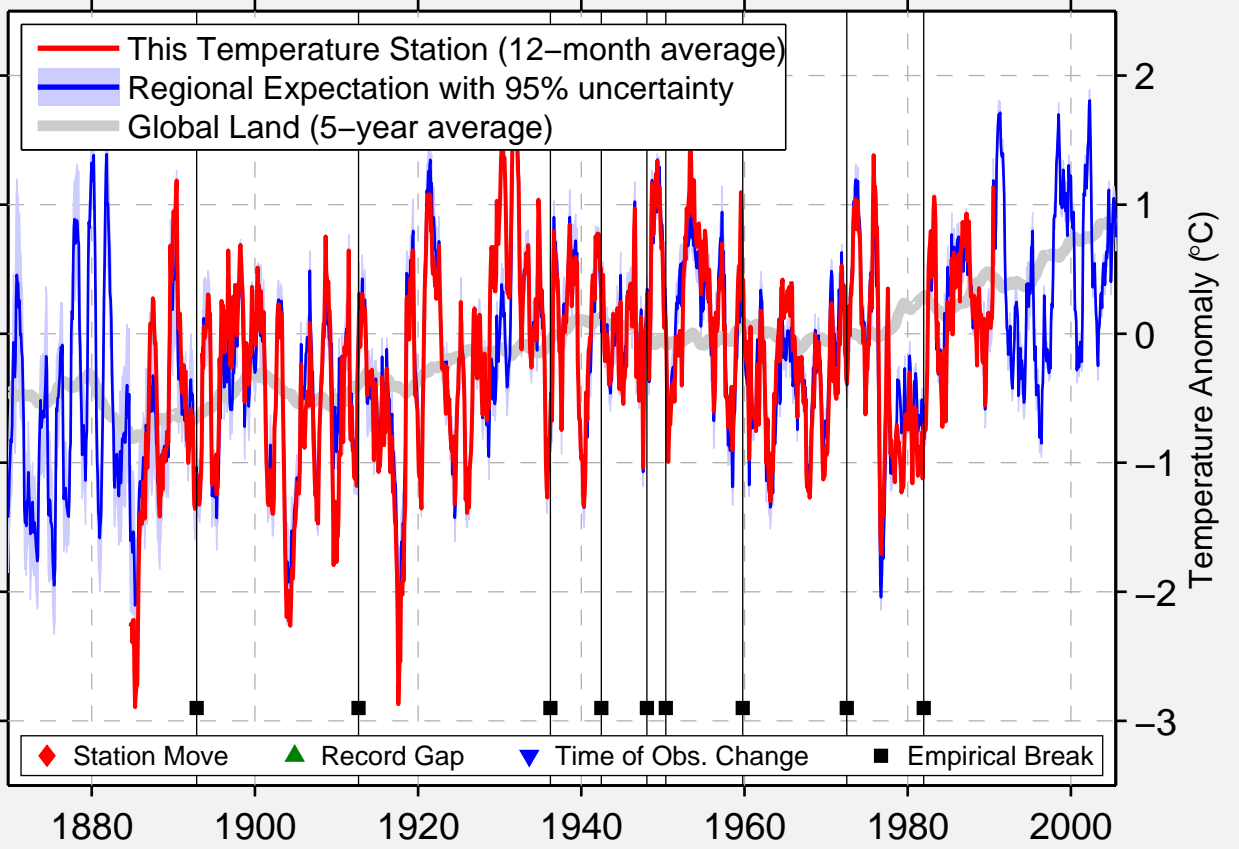

MCCONNELLSVILLE-LOCK

39.700 N, 81.900 W (United States)

Data Quality Controlled and Aligned at Breakpoints

Berkeley Earth