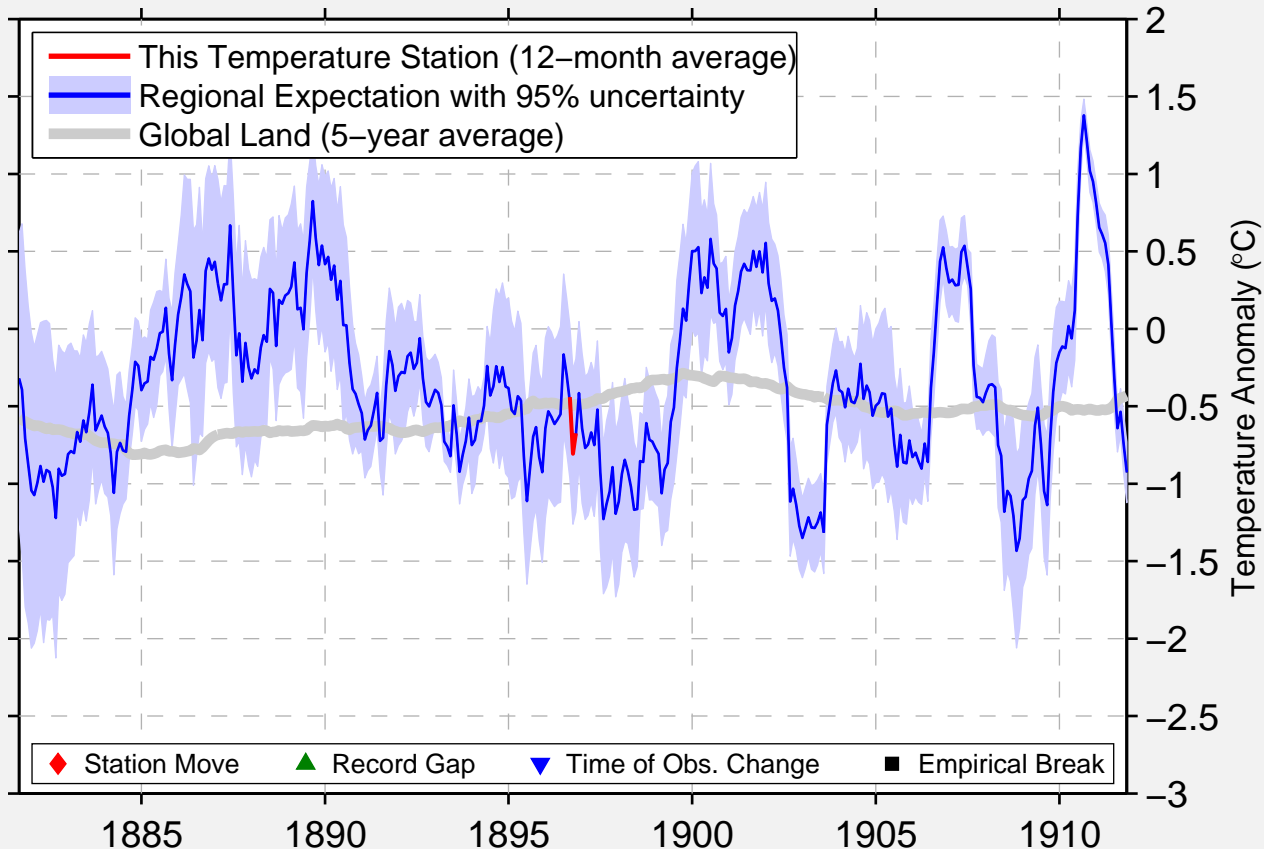

MAMMOTH RS

39.700 N, 111.300 W (United States)

Data Quality Controlled and Aligned at Breakpoints

Berkeley Earth