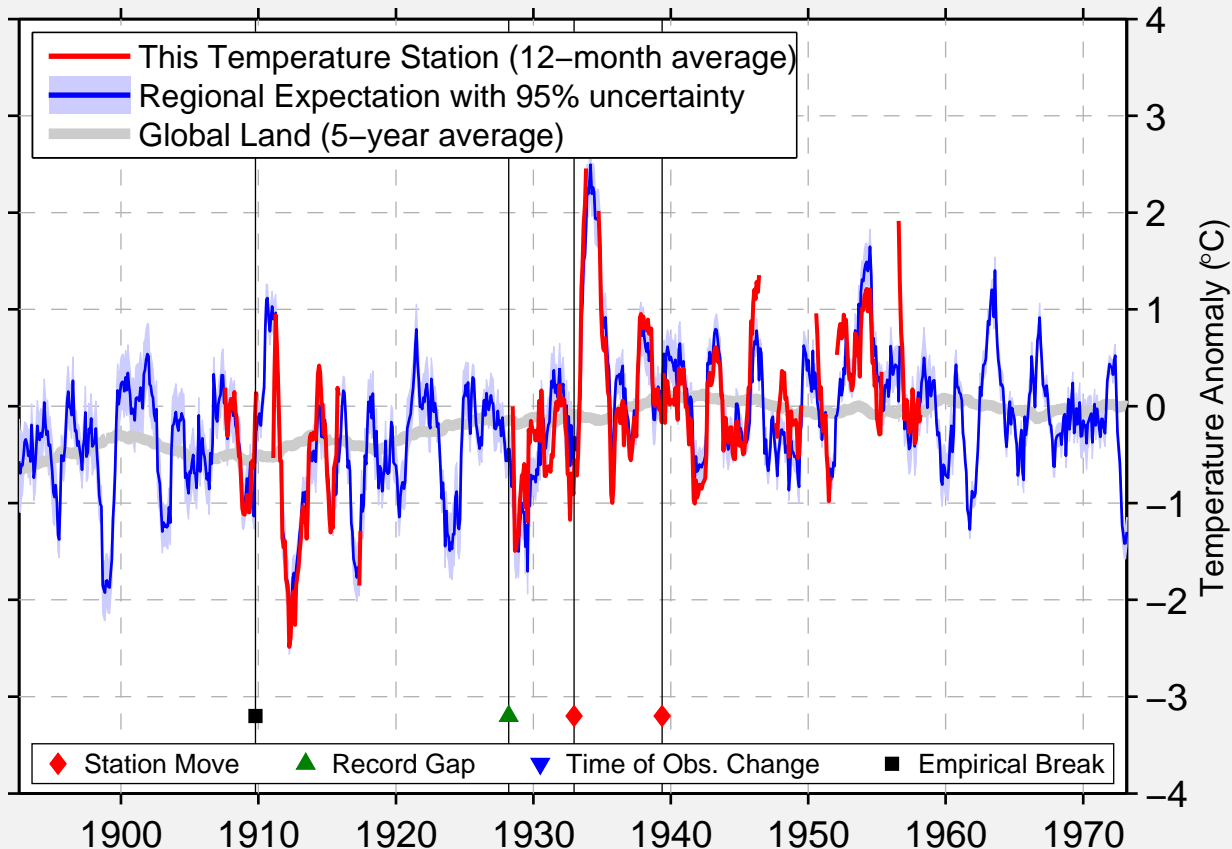

ARRIBA

39.662 N, 104.271 W (United States)

Data Quality Controlled and Aligned at Breakpoints

Berkeley Earth