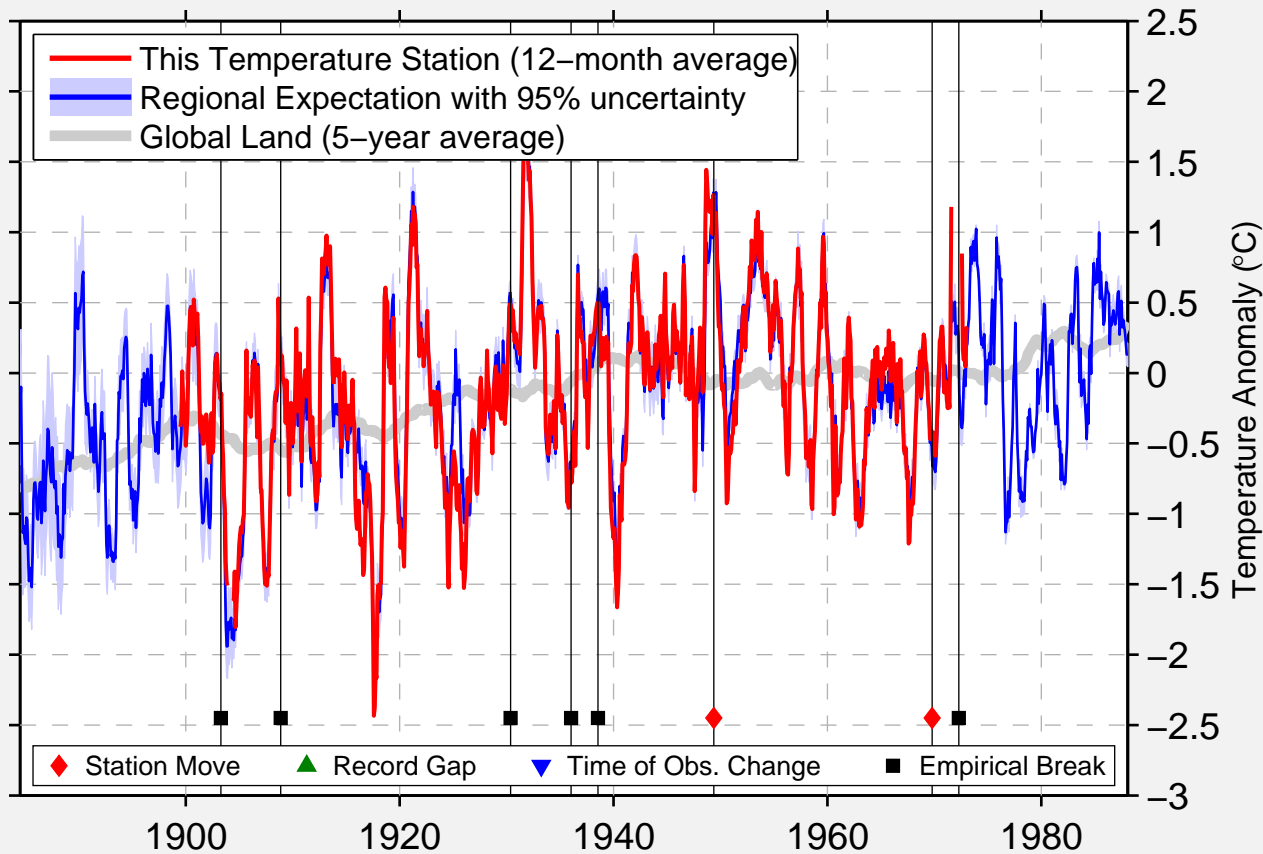

# CHEWSVILLE-BRIDGEPOR

39.650 N, 77.667 W (United States)

Data Quality Controlled and Aligned at Breakpoints

Berkeley Earth