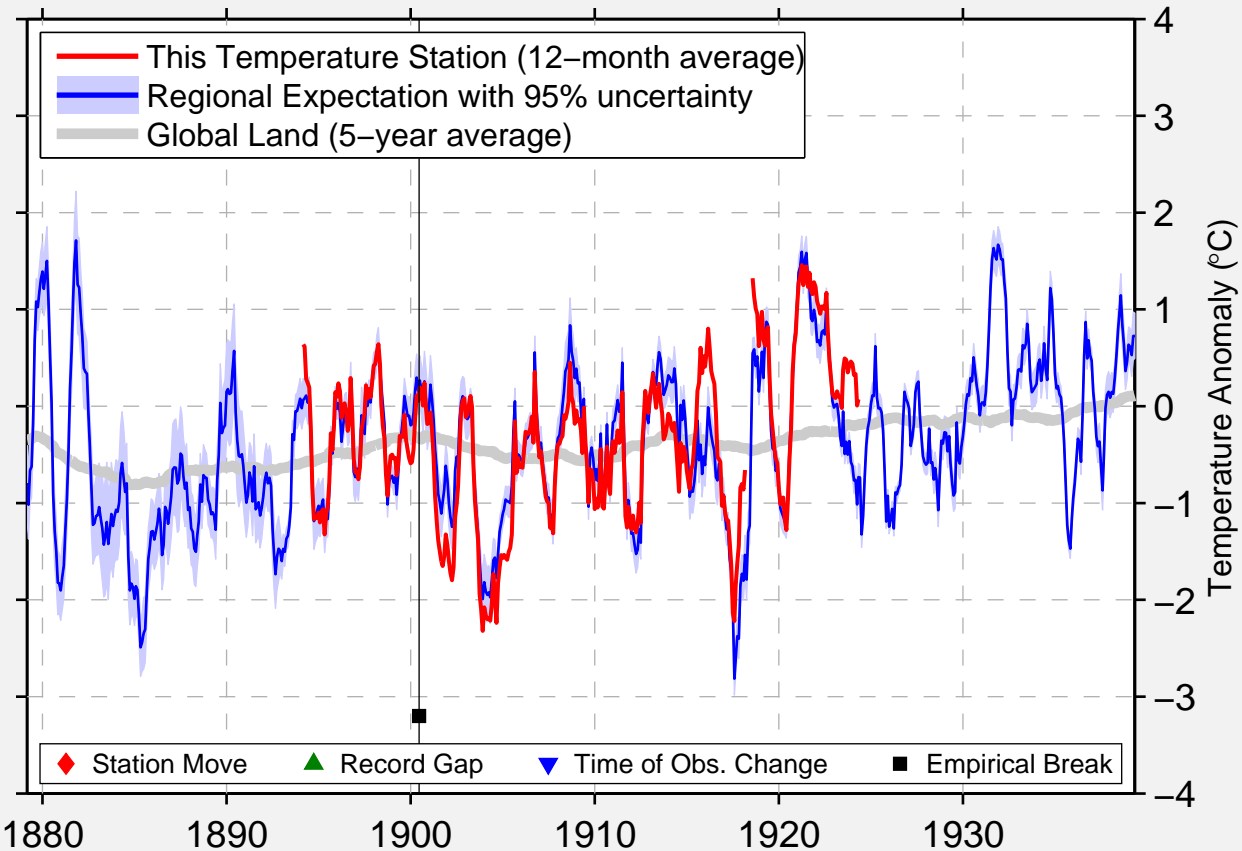

# GREEN

39.650 N, 84.650 W (United States)

Data Quality Controlled and Aligned at Breakpoints

Berkeley Earth