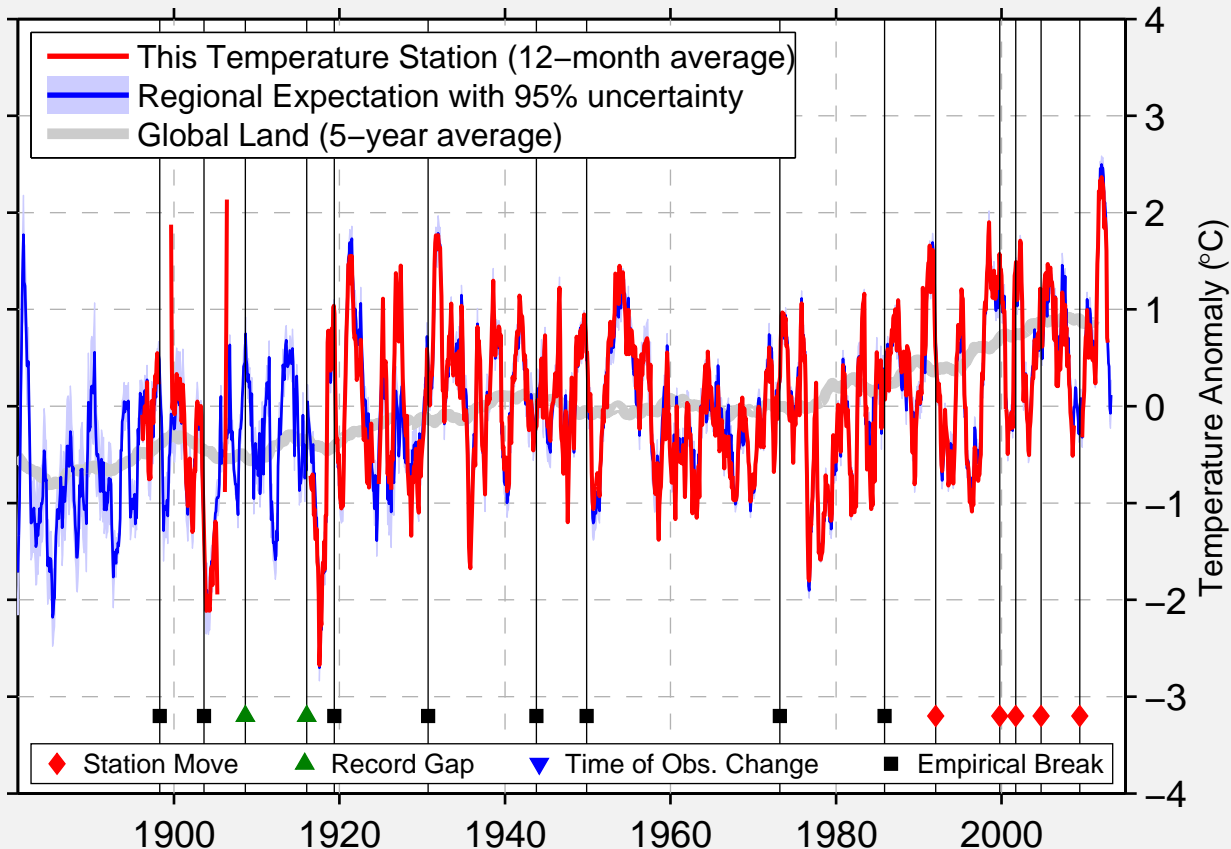

GREENCASTLE 1 SE

39.634 N, 86.859 W (United States)

Data Quality Controlled and Aligned at Breakpoints

Berkeley Earth