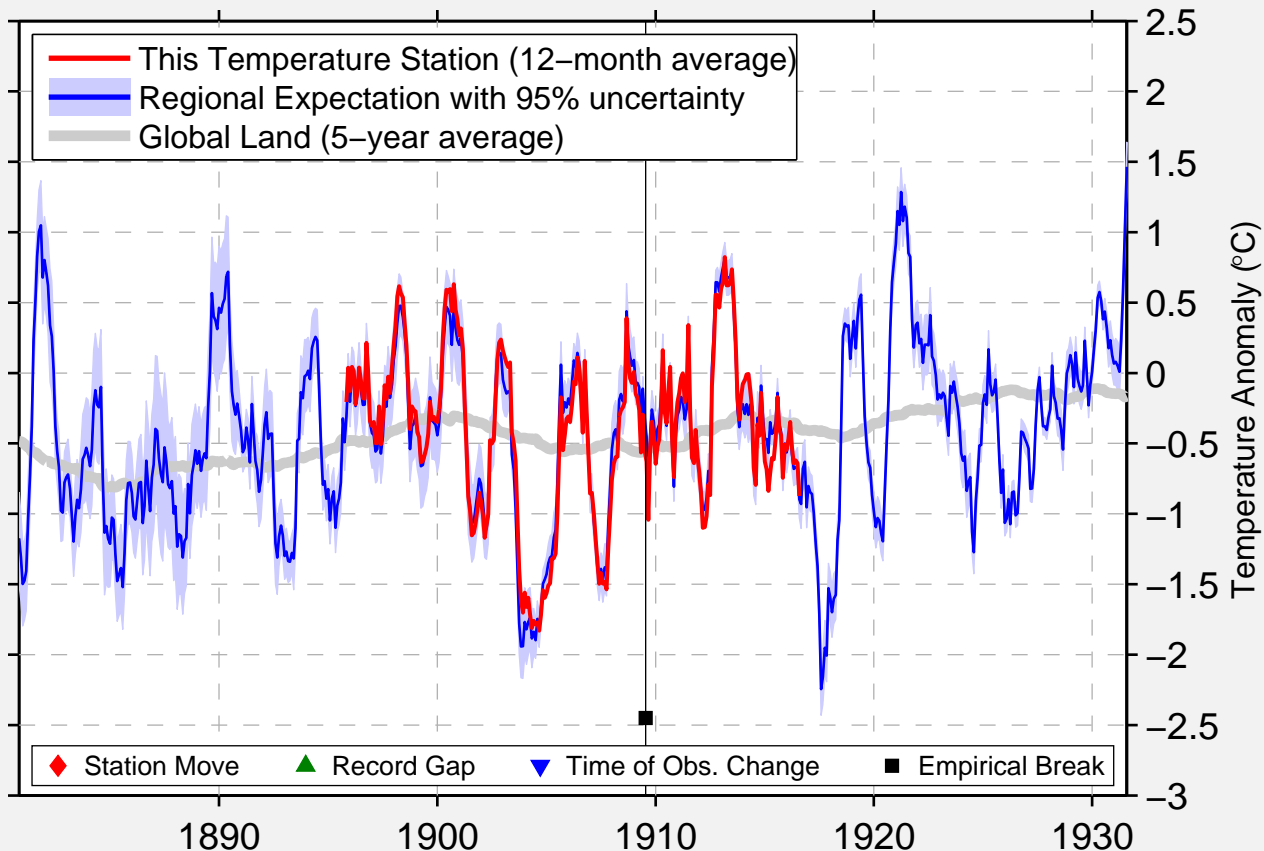

# GREEN SPRING FURNACE

39.633 N, 77.917 W (United States)

Data Quality Controlled and Aligned at Breakpoints

Berkeley Earth