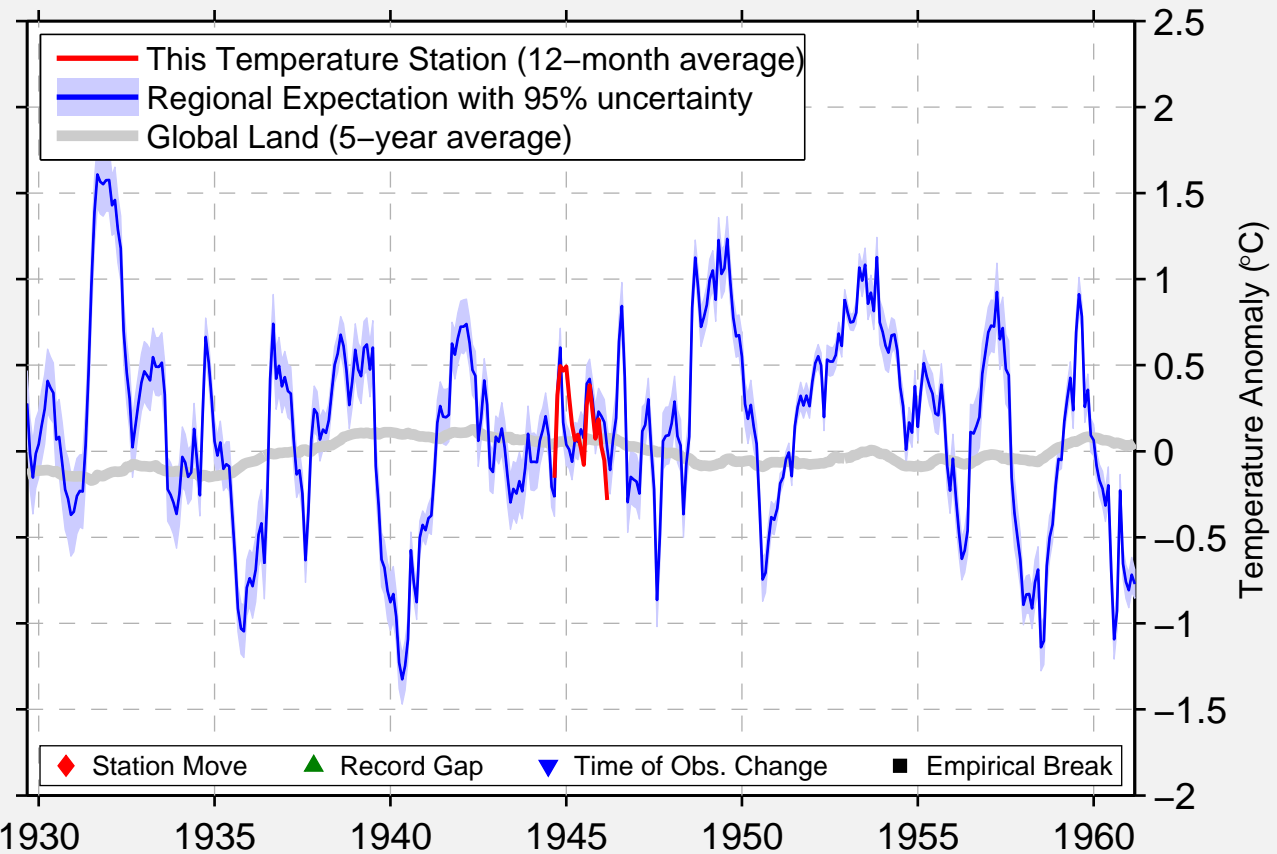

GREAT CACAPON

39.633 N, 78.633 W (United States)

— This Temperature Station (12-month average)
— Regional Expectation with 95% uncertainty
— Global Land (5-year average)

◆ Station Move ▲ Record Gap ▼ Time of Obs. Change ■ Empirical Break

Data Quality Controlled and Aligned at Breakpoints

Berkeley Earth