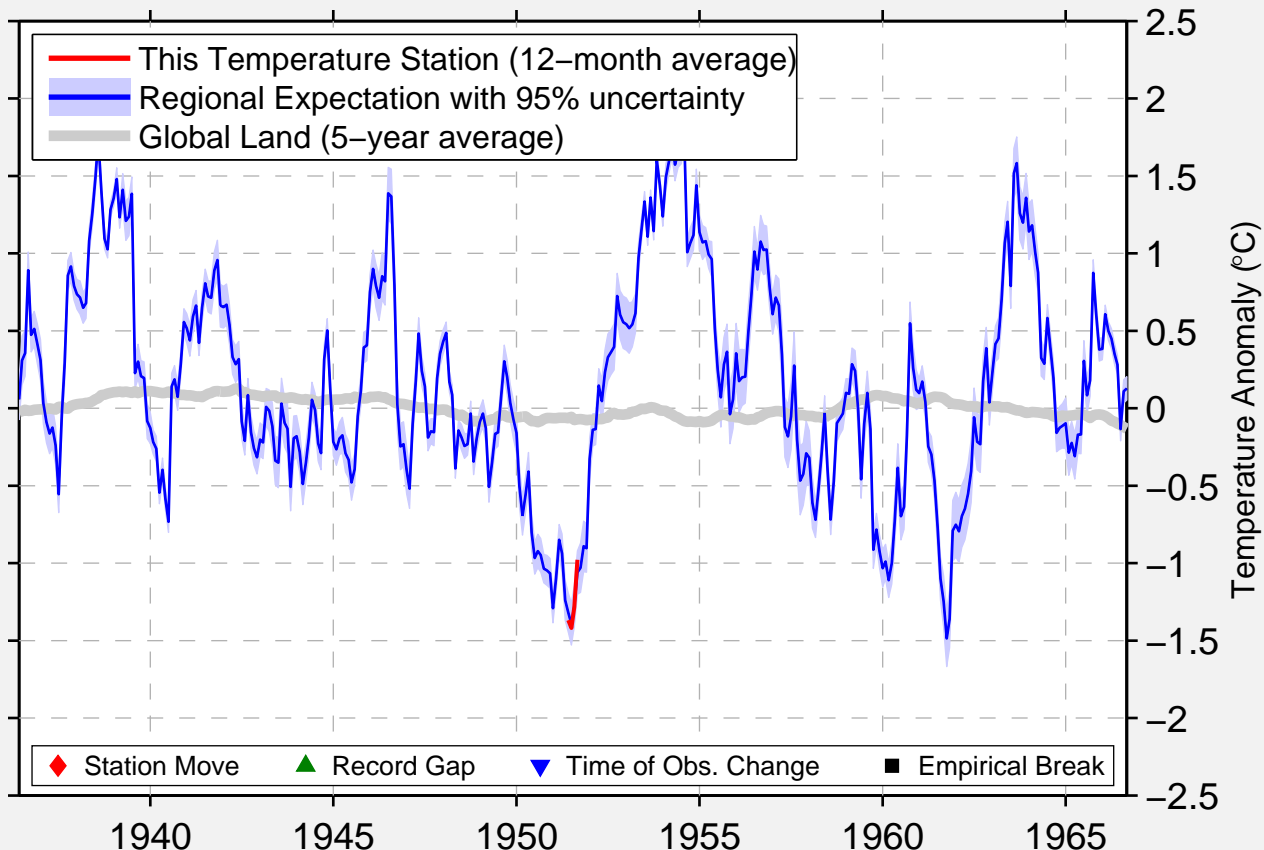

# FAUCETT SPEAS FARM

39.633 N, 94.817 W (United States)

Data Quality Controlled and Aligned at Breakpoints

Berkeley Earth