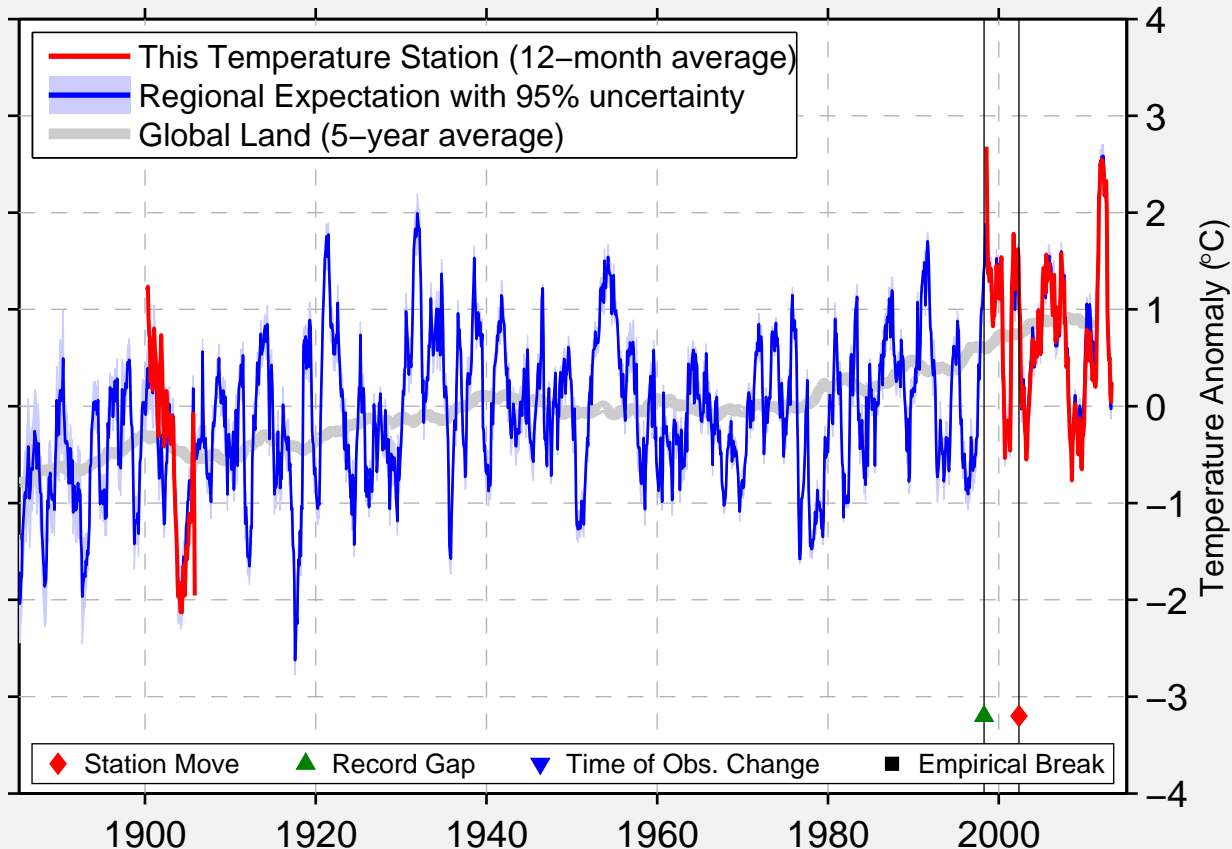

WINCHESTER

39.632 N, 90.457 W (United States)

Data Quality Controlled and Aligned at Breakpoints

Berkeley Earth