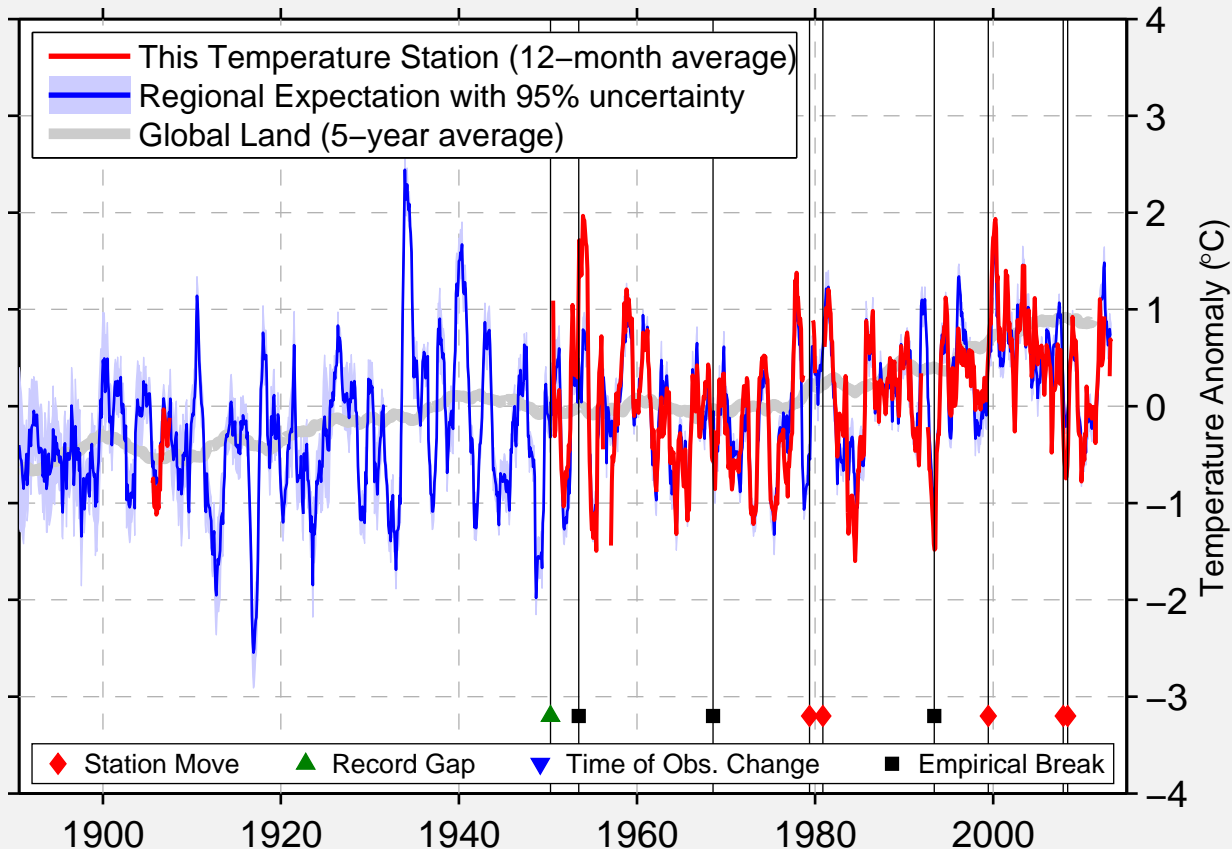

PARTOUN

39.631 N, 113.886 W (United States)

Data Quality Controlled and Aligned at Breakpoints

Berkeley Earth