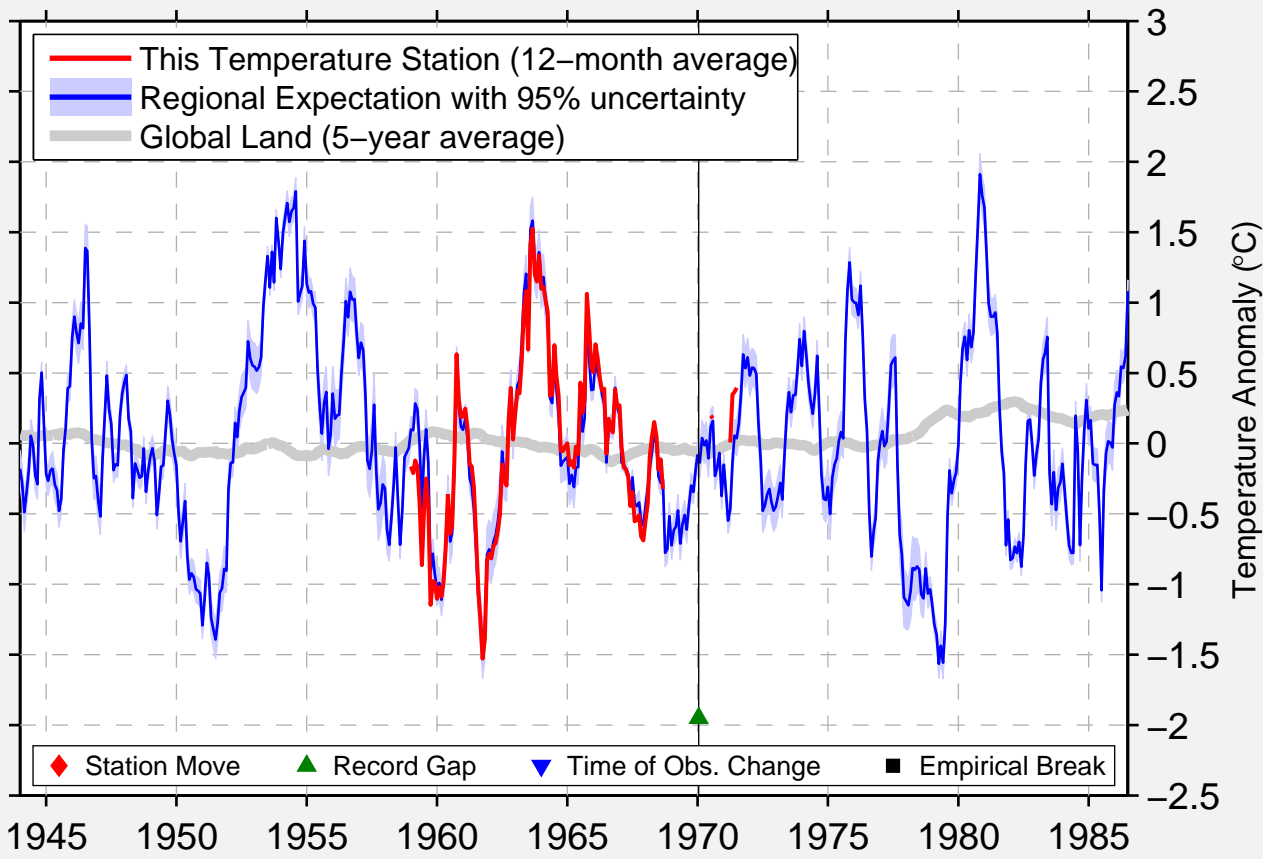

# ATCHISON RADIO KARE

39.617 N, 94.983 W (United States)

Data Quality Controlled and Aligned at Breakpoints

Berkeley Earth