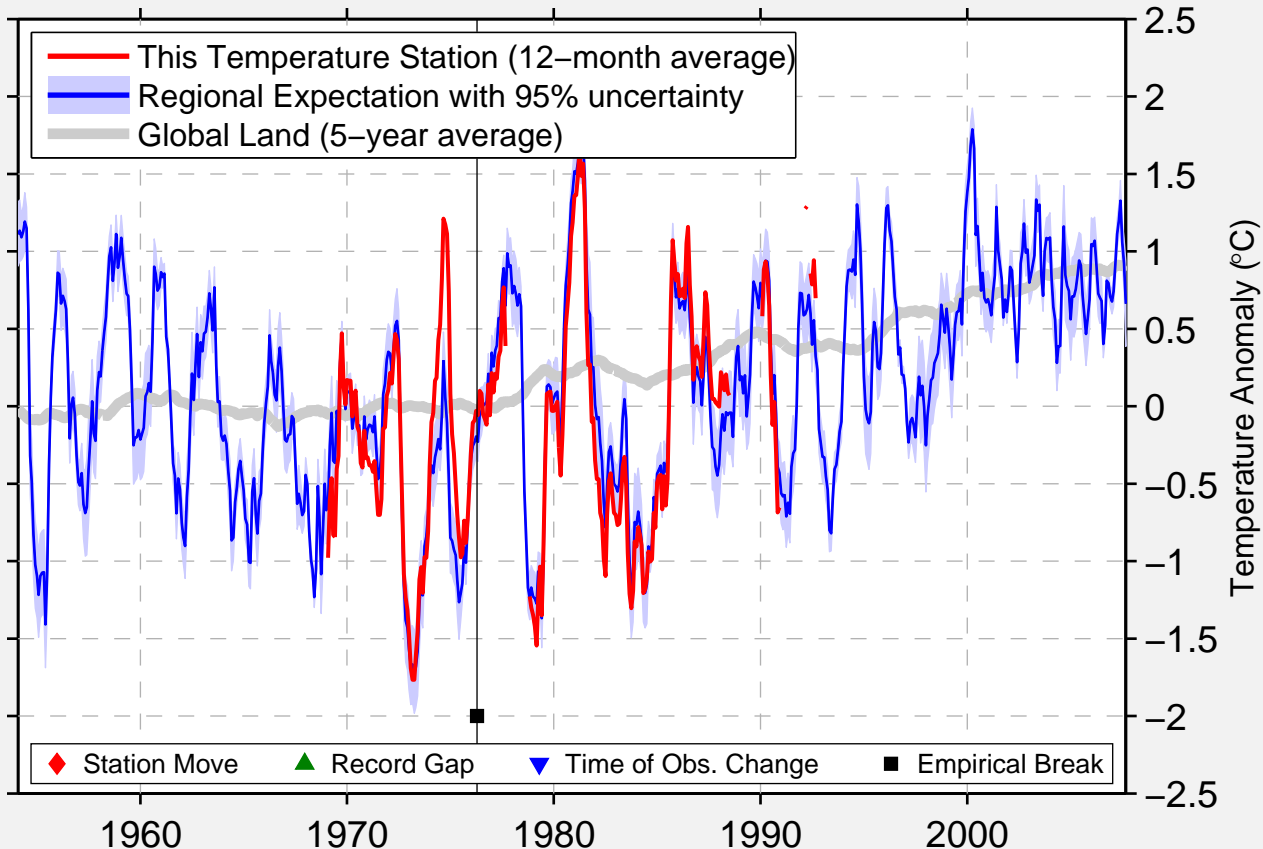

# PRICE BLM

39.599 N, 110.819 W (United States)

Data Quality Controlled and Aligned at Breakpoints

Berkeley Earth