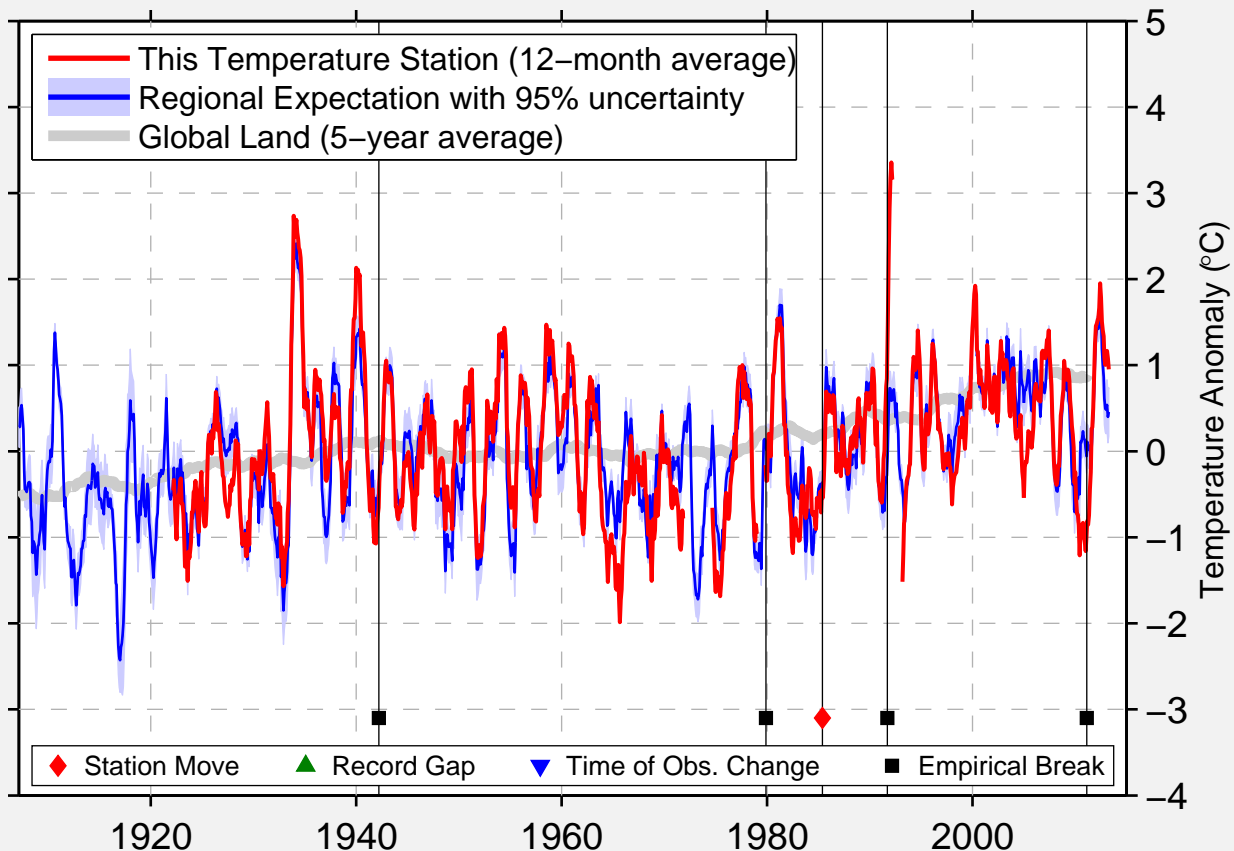

SCOFIELD-SKYLINE MINE

39.584 N, 111.111 W (United States)

Data Quality Controlled and Aligned at Breakpoints

Berkeley Earth