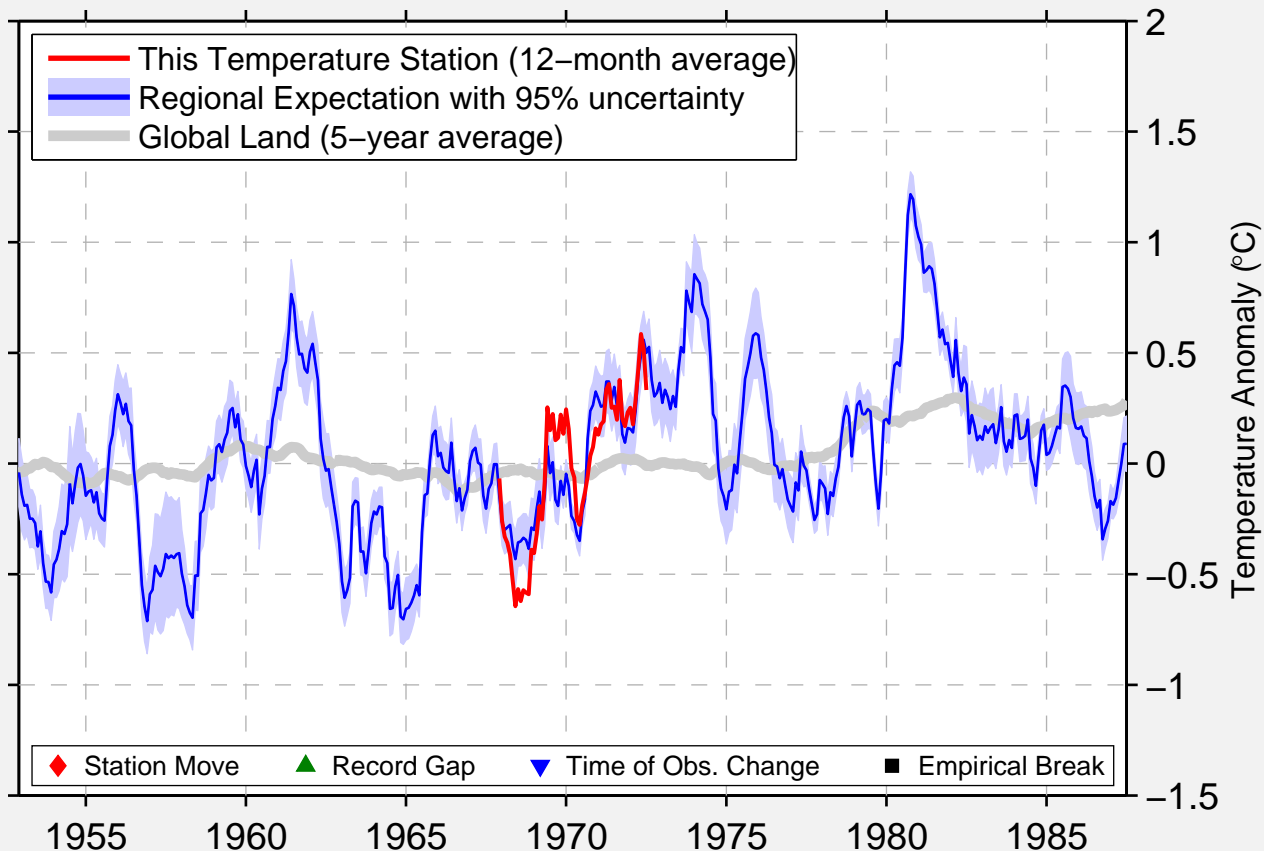

# CRADLE VALLEY (WALDHEIM)

41.638 S, 145.944 E (Australia)

Data Quality Controlled and Aligned at Breakpoints

Berkeley Earth